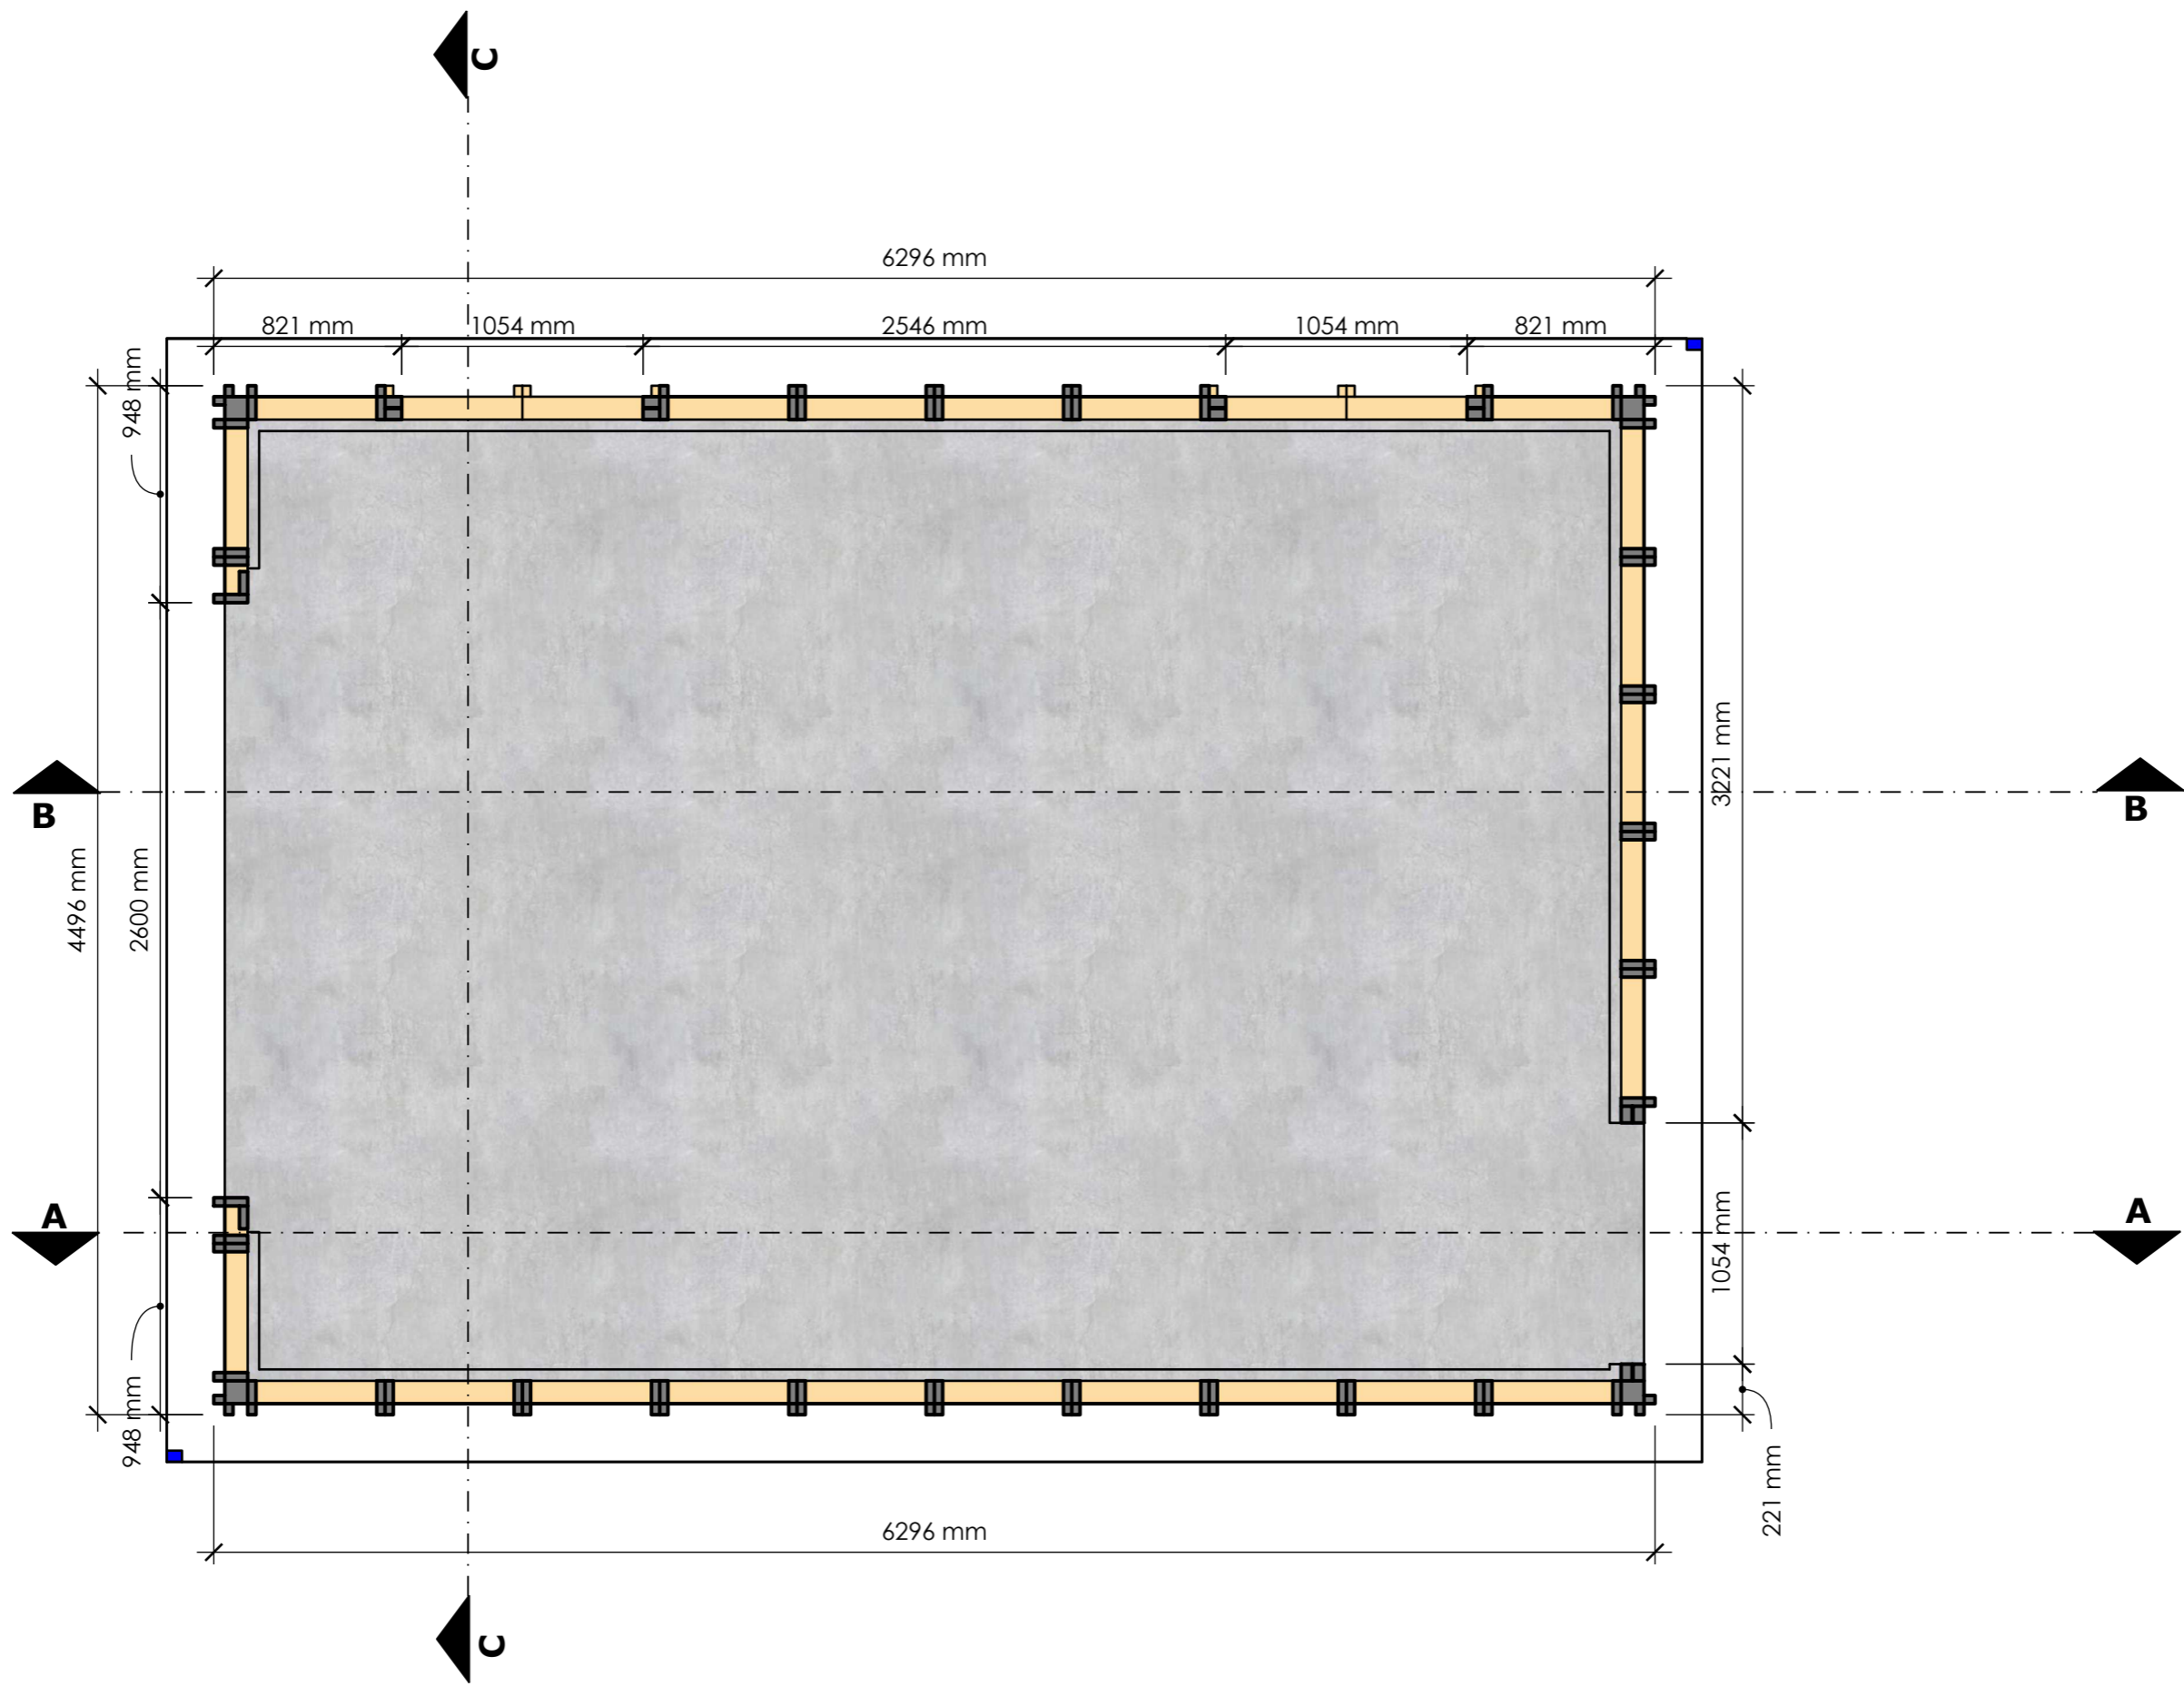

CLIENT
EON Element

PROJECT
Grarasje
4400x6200mm

PROJECT NO.

ISSUE
2022-12-12

DRAWN BY
T. Sch.

DESCRIPTION
3D

CLIENT	EON Element
ISSUE	2022-12-12 RE-ISSUE
PROJECT NO.	Grarasje 4400x6200mm
DRAWN BY	T. Sch.
DESCRIPTION	Plantegning

DRAWN BY
T. Sch.
DESCRIPTION
Snitt C - C

PROJECT NO.
PROJECT
Grarasje
4400x6200mm

ISSUE
2022-12-12
RE-ISSUE

CLIENT
EON Element