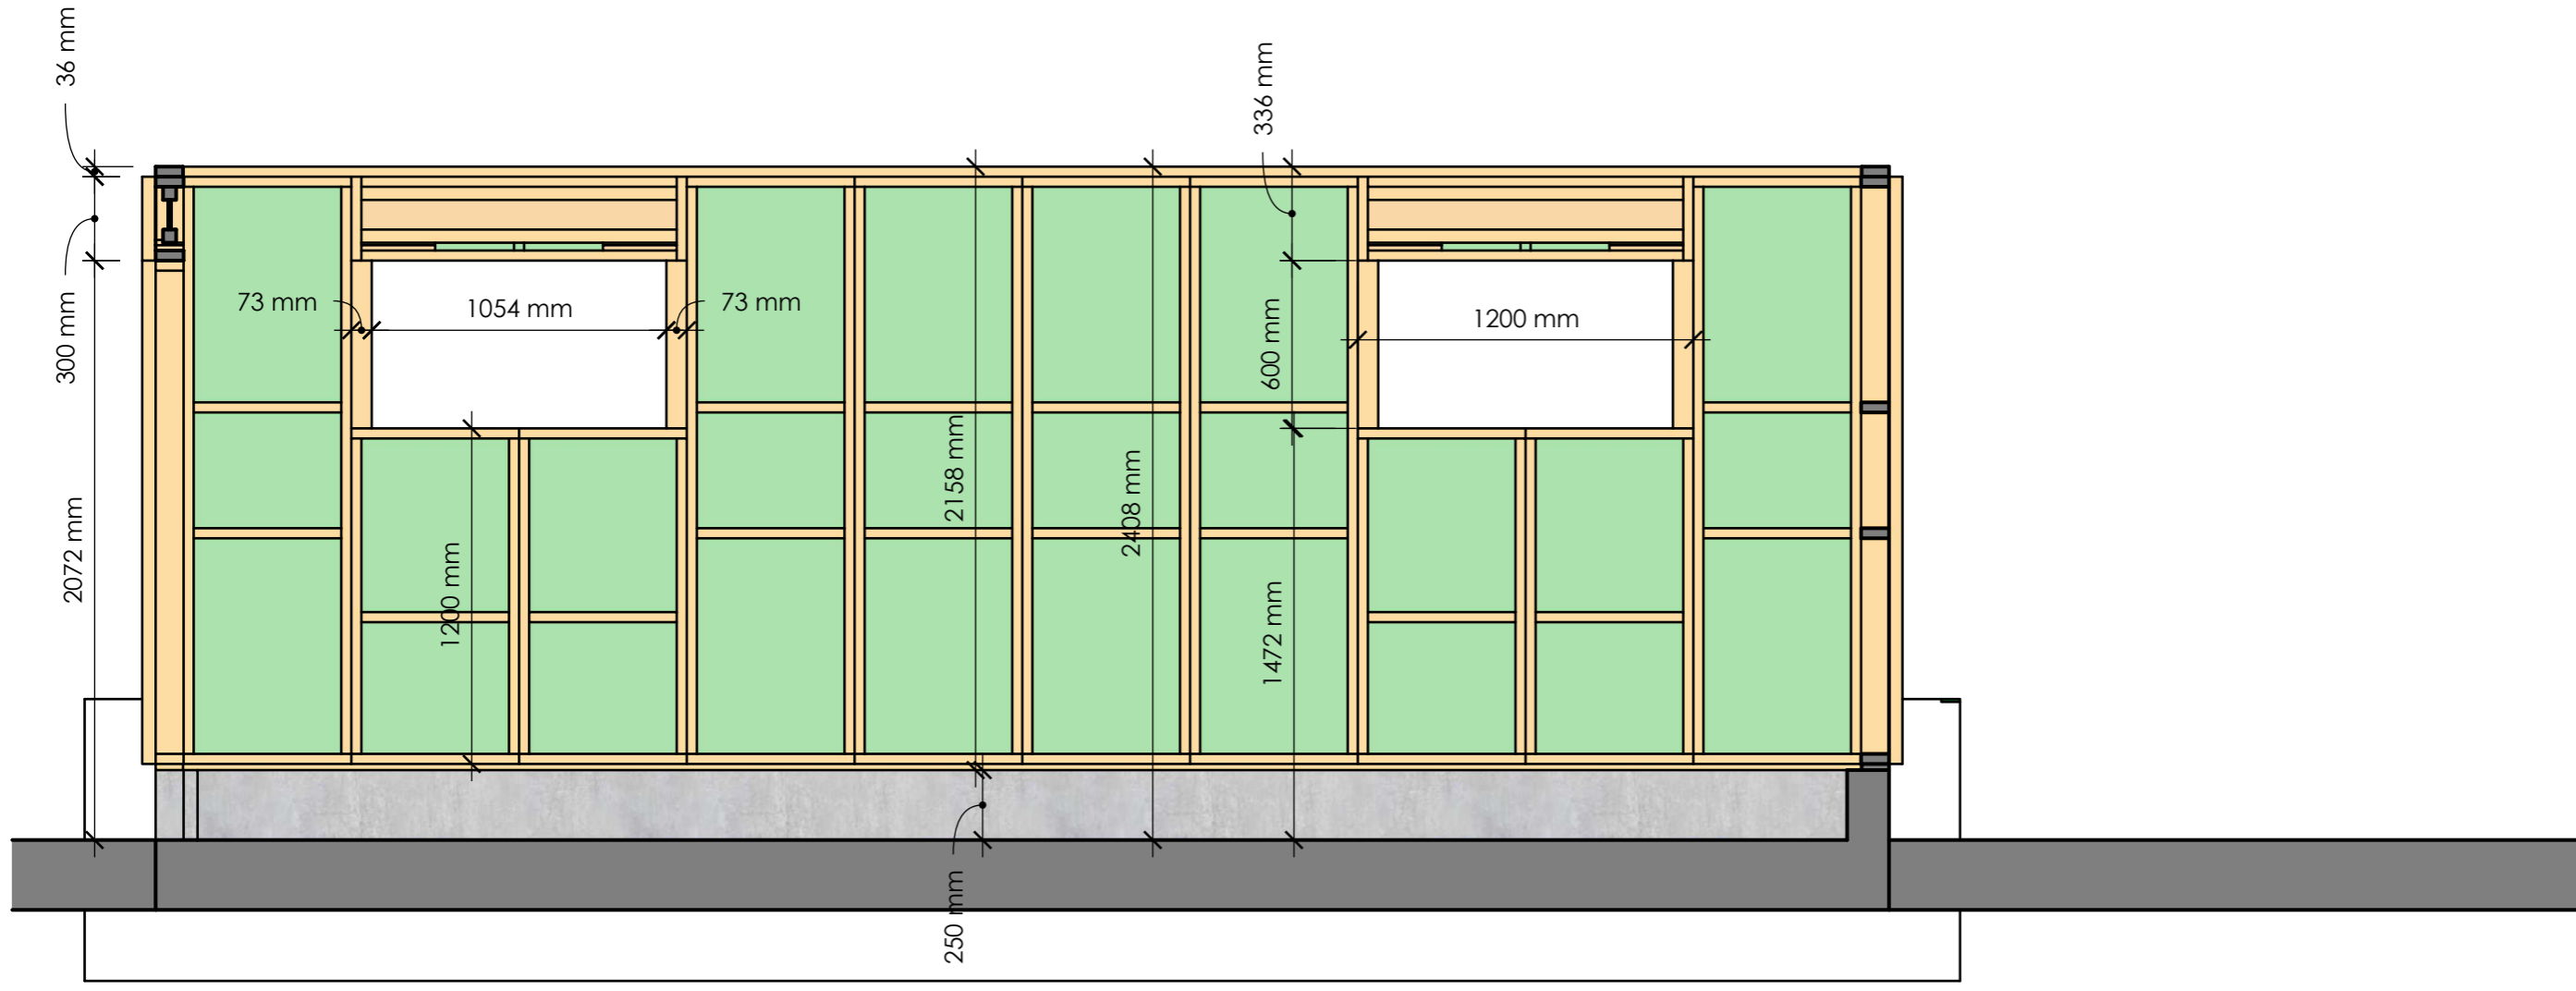

CLIENT
EON Element

PROJECT
Grarasje
4400x6200mm

PROJECT NO.

ISSUE
2022-12-12

DRAWN BY
T. Sch.

DESCRIPTION
3D

CLIENT	EON Element
ISSUE	2022-12-12 RE-ISSUE
PROJECT NO.	Grarasje 4400x6200mm
DRAWN BY	T. Sch.
DESCRIPTION	Plantegning

DRAWN BY
T. Sch.
DESCRIPTION
Snitt C - C

PROJECT NO.
PROJECT
Grarasje
4400x6200mm

ISSUE
2022-12-12
RE-ISSUE

CLIENT
EON Element