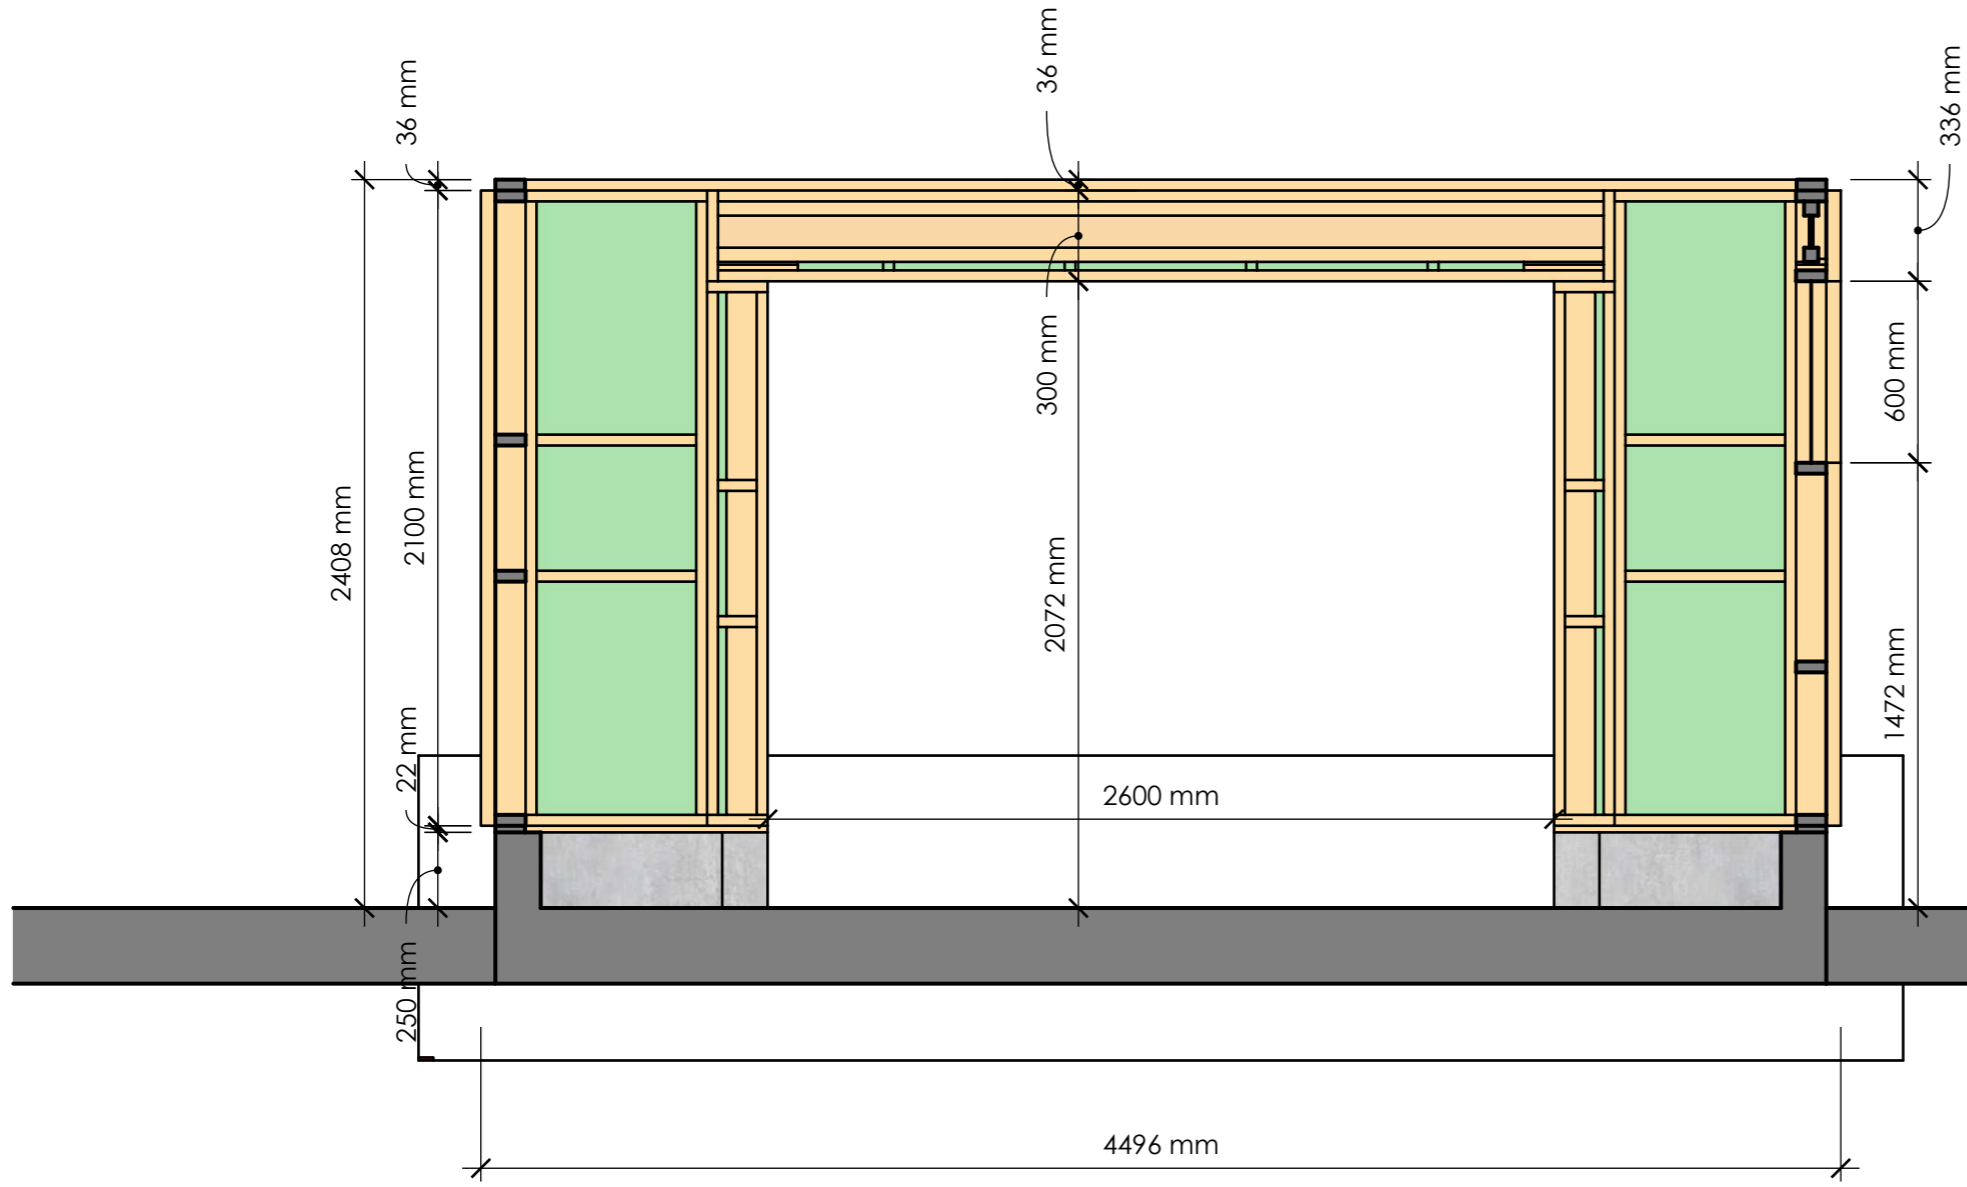

CLIENT
EON Element

PROJECT
Grarasje
4400x6200mm

PROJECT NO.

ISSUE
2022-12-12

DRAWN BY
T. Sch.

DESCRIPTION
3D

CLIENT	EON Element
ISSUE	2022-12-12 RE-ISSUE
PROJECT NO.	Grarasje 4400x6200mm
DRAWN BY	T. Sch.
DESCRIPTION	Plantegning

DRAWN BY
T. Sch.
DESCRIPTION
Snitt C - C

PROJECT NO.
PROJECT
Grarasje
4400x6200mm

ISSUE
2022-12-12
RE-ISSUE

CLIENT
EON Element