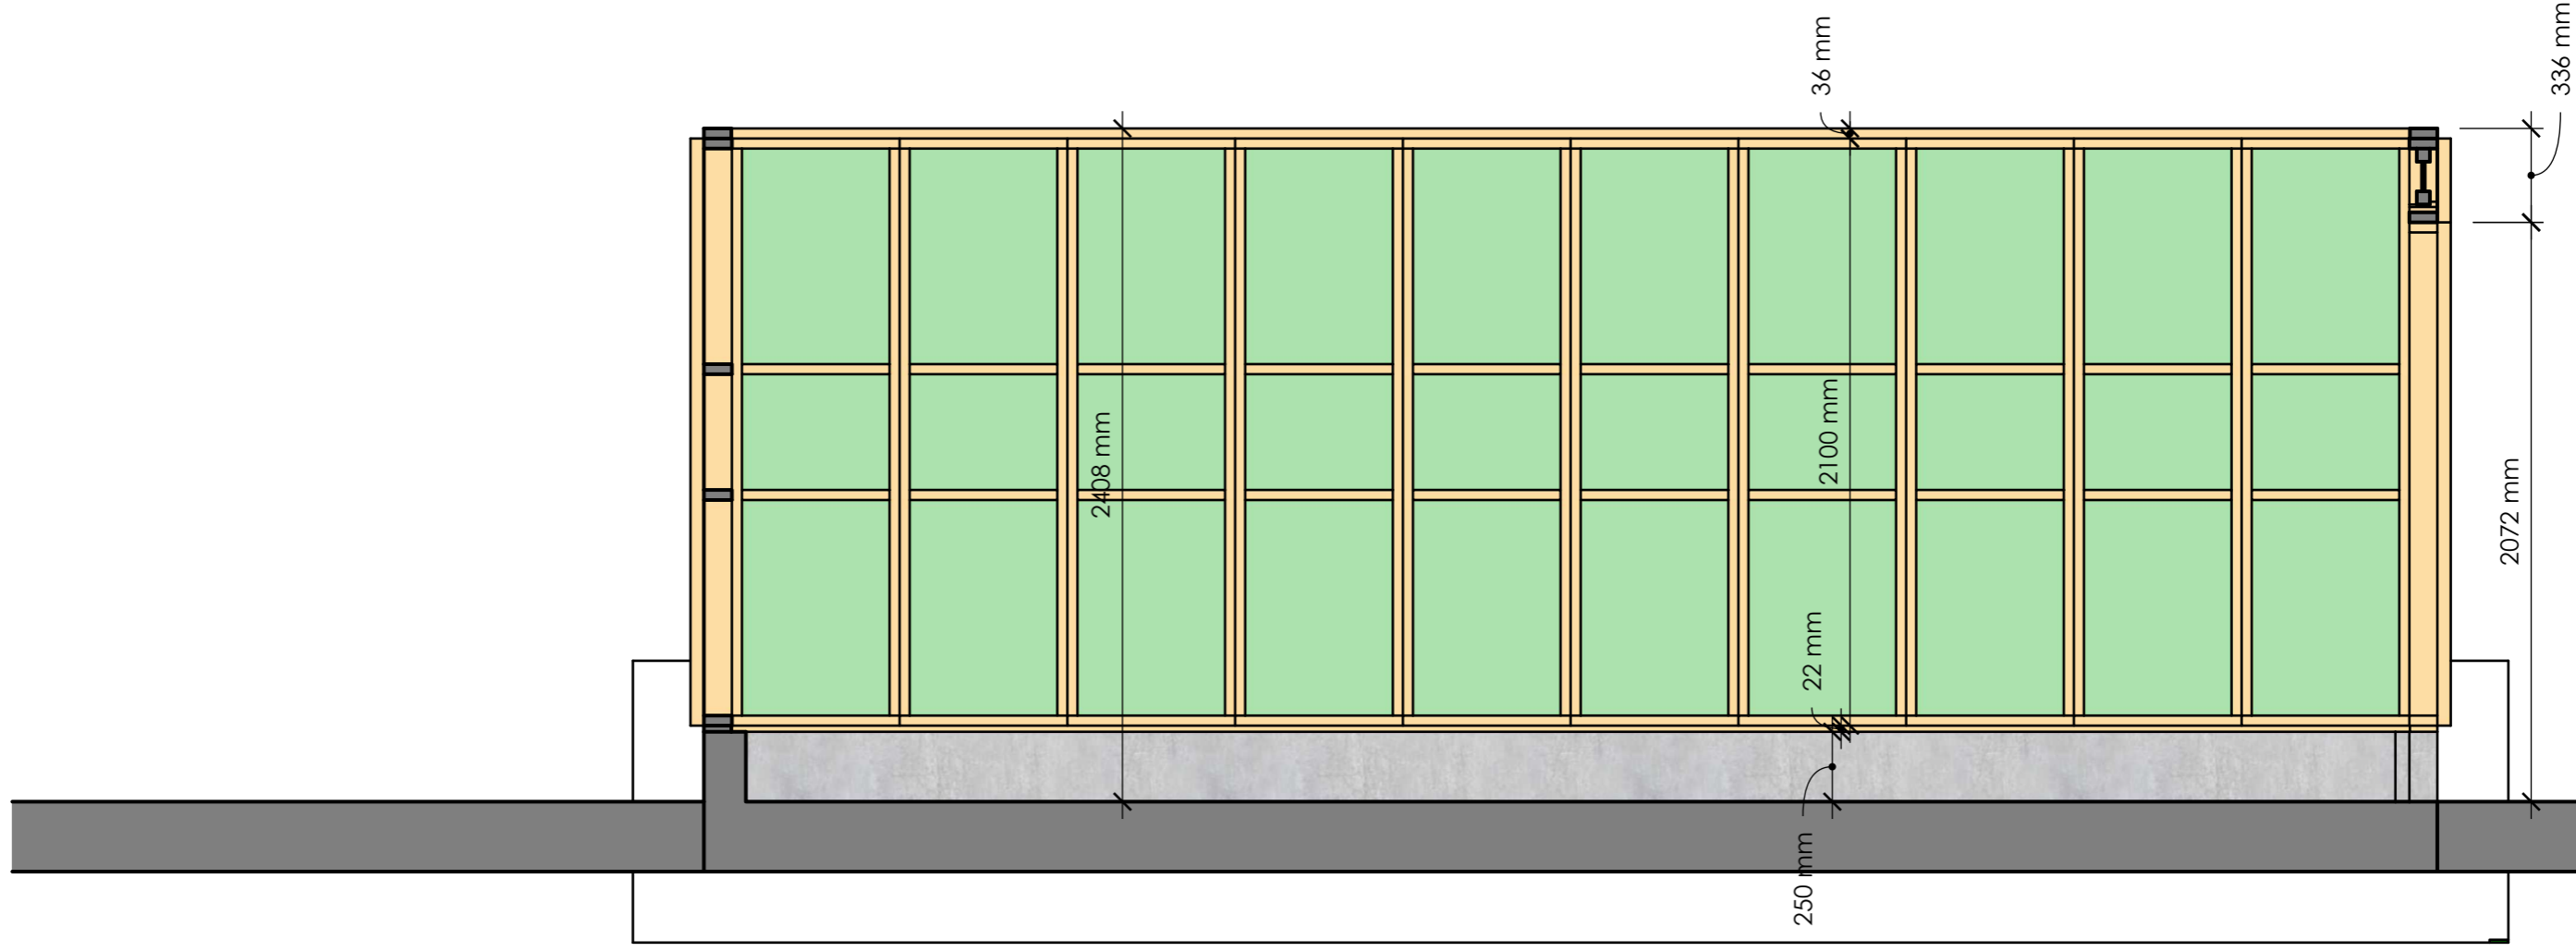

CLIENT
EON Element

PROJECT
Grarasje
4400x6200mm

PROJECT NO.

ISSUE
2022-12-12

DRAWN BY
T. Sch.

DESCRIPTION
3D

CLIENT	EON Element
ISSUE	2022-12-12 RE-ISSUE
PROJECT NO.	Grarasje 4400x6200mm
DRAWN BY	T. Sch.
DESCRIPTION	Plantegning

DRAWN BY
T. Sch.
DESCRIPTION
Snitt C - C

PROJECT NO.
PROJECT
Grarasje
4400x6200mm

ISSUE
2022-12-12
RE-ISSUE

CLIENT
EON Element