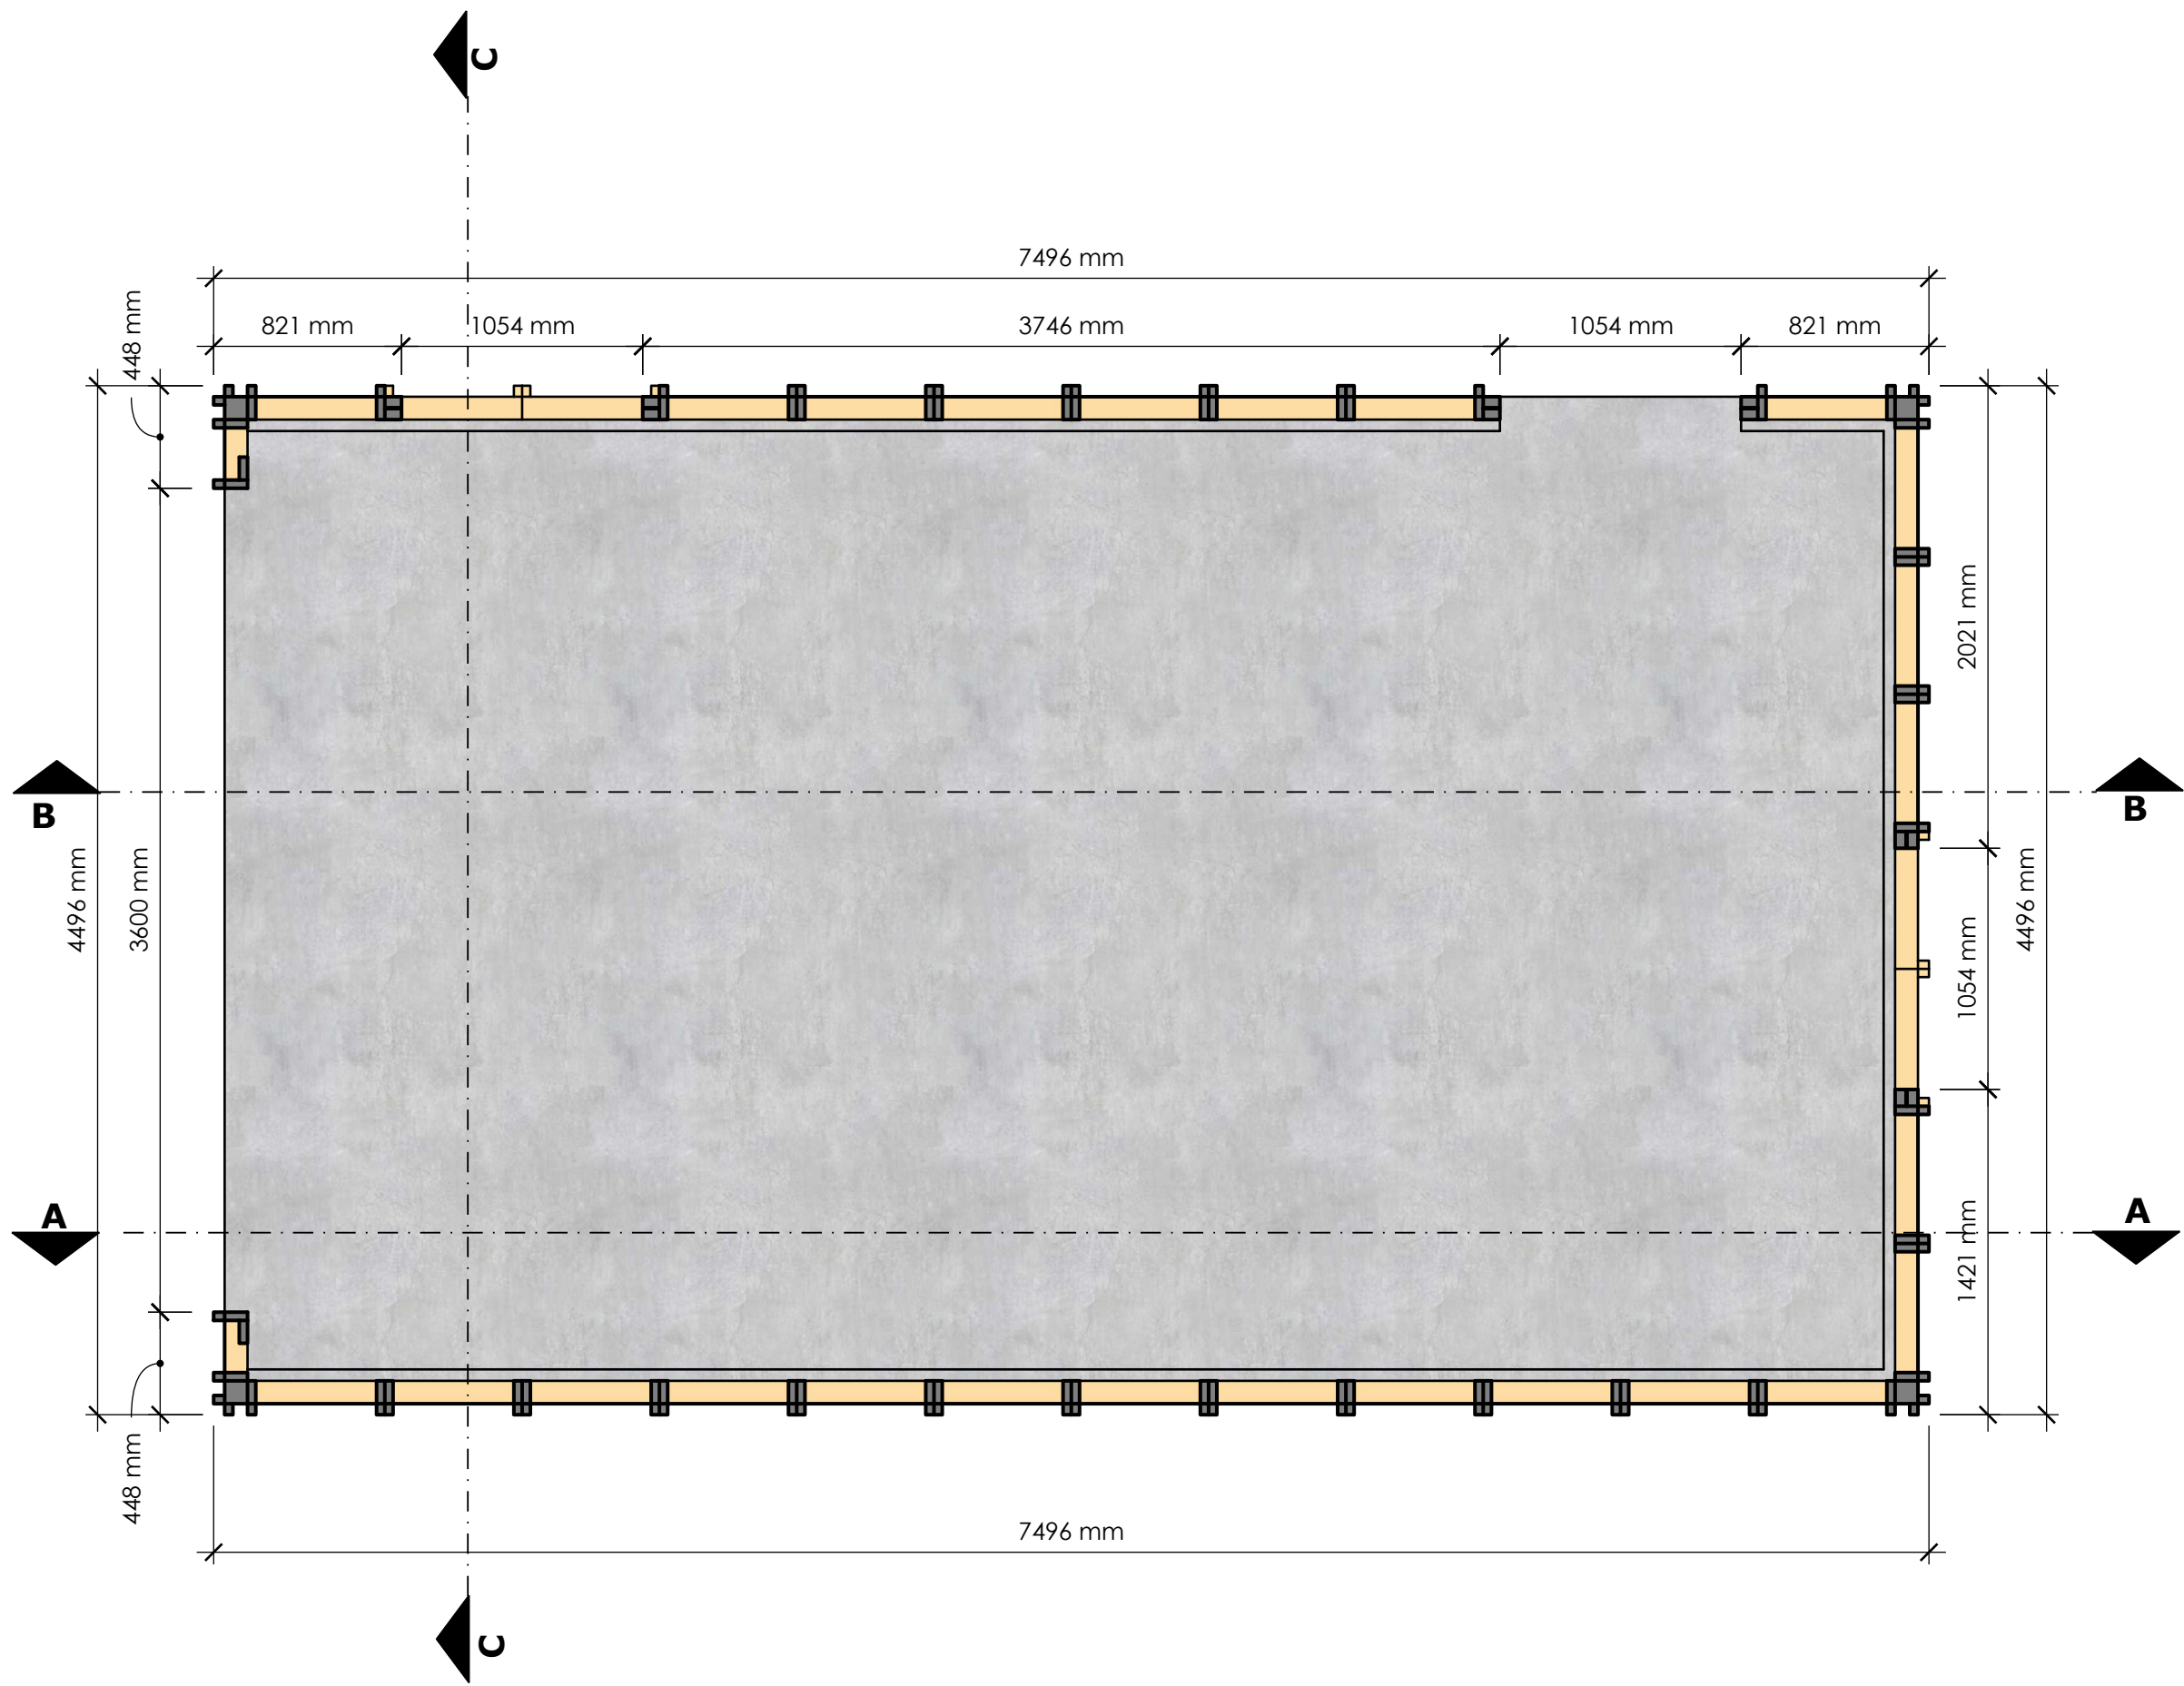

CLIENT  
EON Element

PROJECT  
Grarasje  
4400x7400mm

PROJECT NO.

ISSUE  
2023-02-28

DRAWN BY  
T. Sch.

DESCRIPTION  
3D

CLIENT  
EON Element

ISSUE  
2023-02-28  
RE-ISSUE

PROJECT NO.  
PROJECT  
Grasje  
4400x7400mm

DRAWN BY  
T. Sch.  
DESCRIPTION  
Plantegning

**a**

**1**