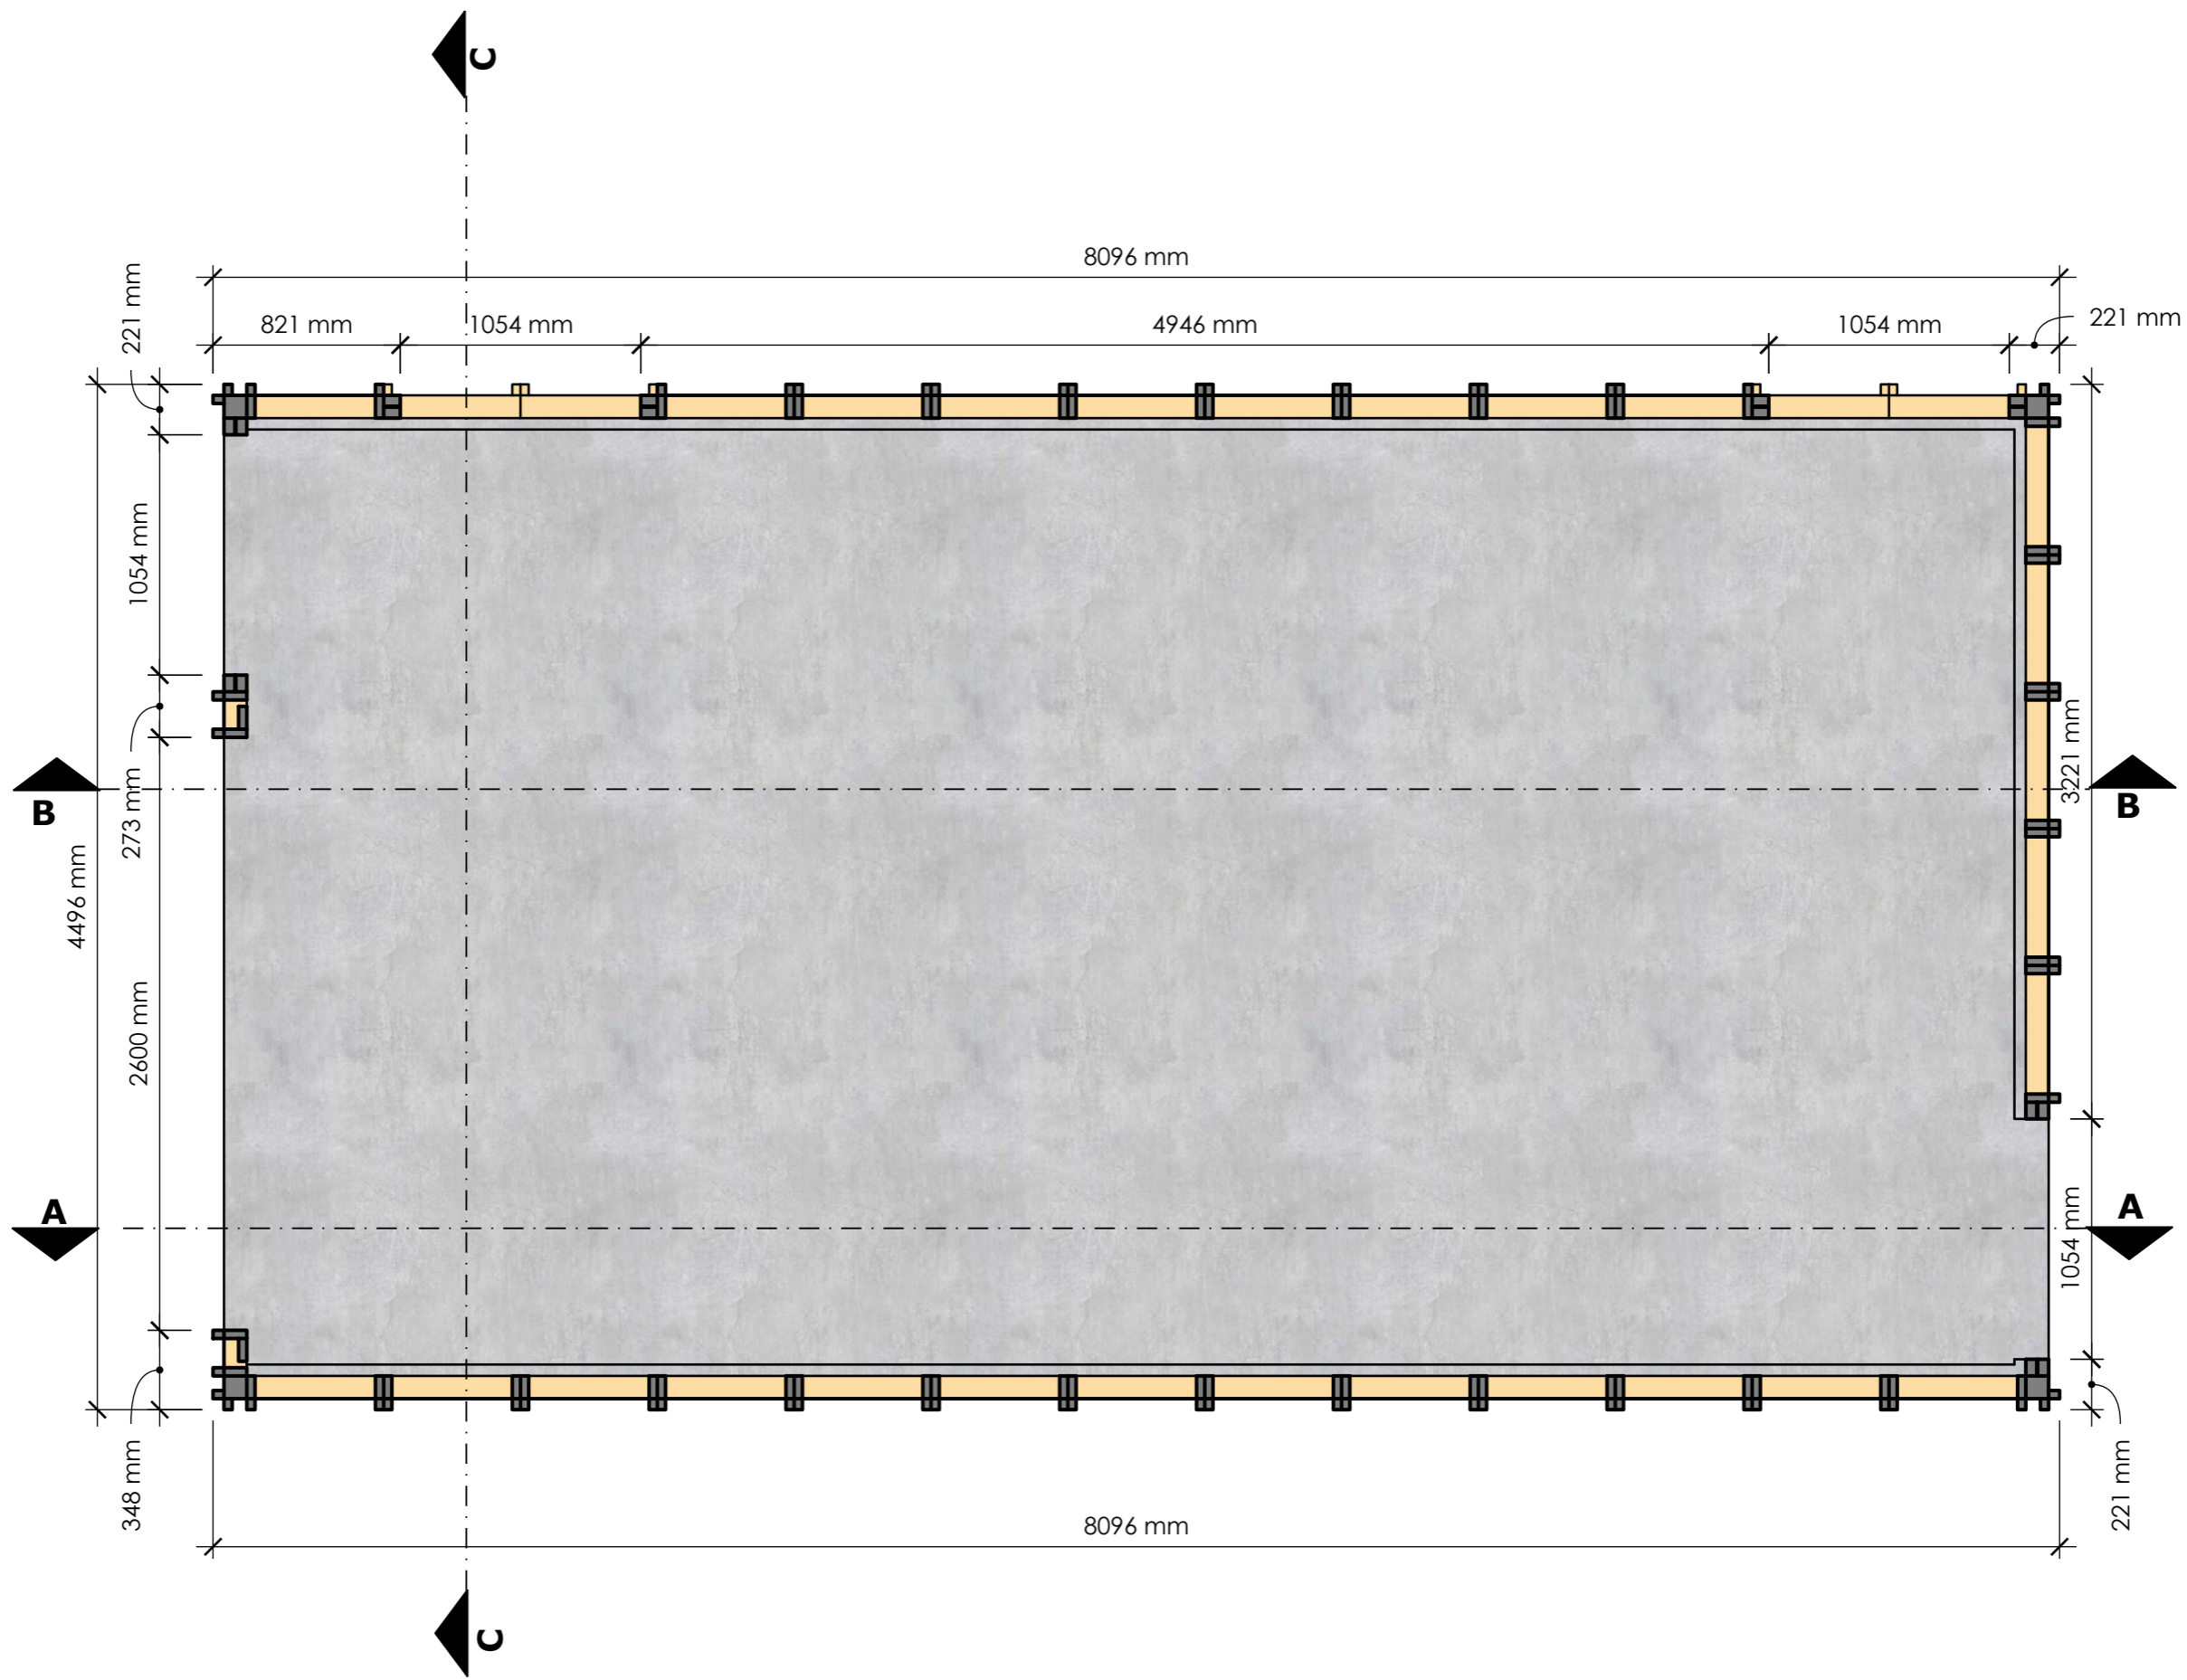

CLIENT
EON Element

PROJECT
Grarasje
4400x8000mm

PROJECT NO.

ISSUE
2022-10-17

DRAWN BY
T. Sch.

DESCRIPTION
3D

CLIENT
EON Element

ISSUE
2022-10-17
RE-ISSUE

PROJECT NO.
PROJECT
Grarasje
4400x8000mm

DRAWN BY
T. Sch.
DESCRIPTION
Plantegning

a

1

DRAWN BY
T. Sch.
DESCRIPTION
Snitt C - C

PROJECT NO.
PROJECT
Grarasje
4400x8000mm

ISSUE
2022-10-17
RE-ISSUE

CLIENT
EON Element