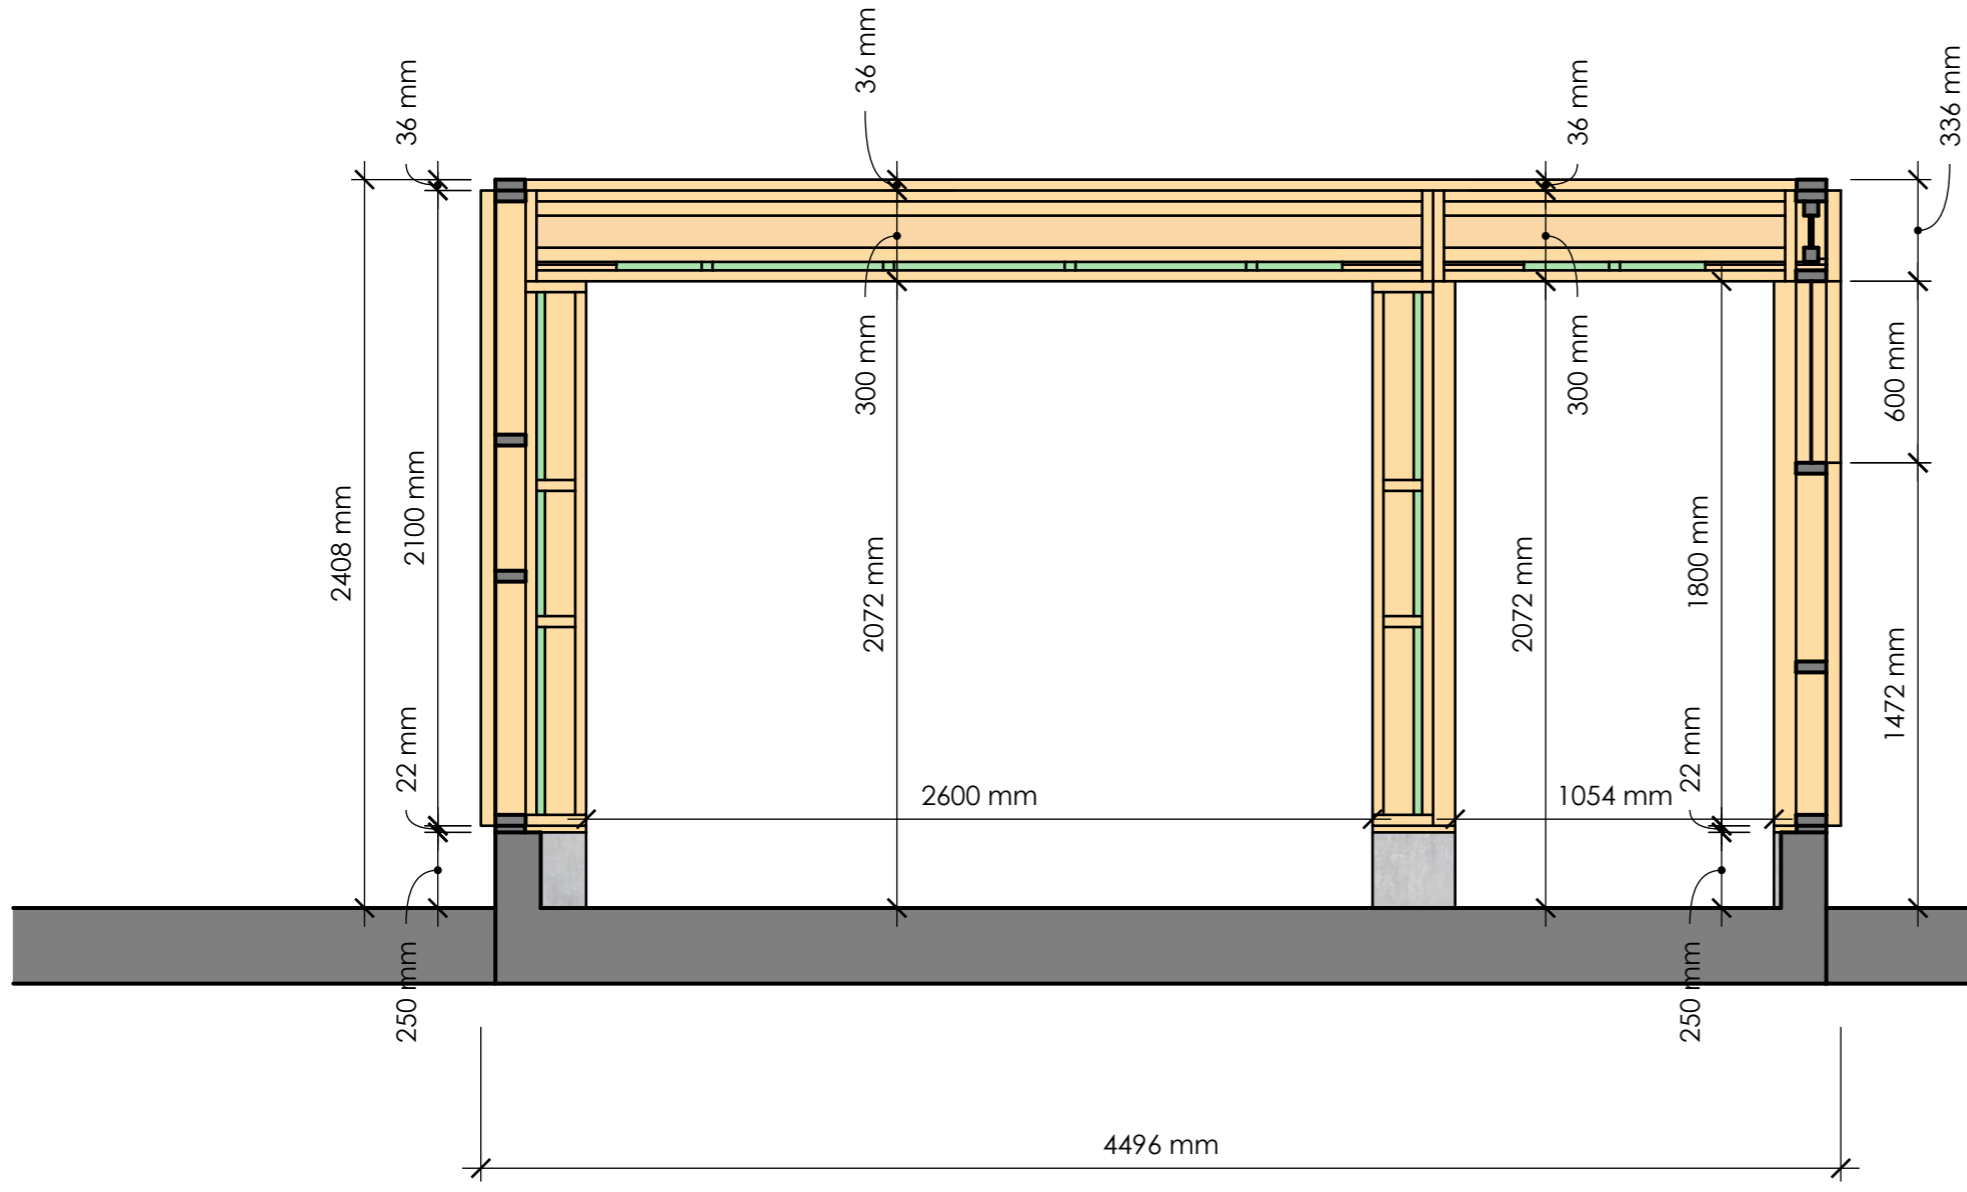

PROJECT NO.
PROJECT
Grarasje
4400x8000mm

DRAWN BY
T. Sch.
DESCRIPTION
Plantegning

a

1

DRAWN BY
T. Sch.
DESCRIPTION
Snitt C - C

PROJECT NO.
PROJECT
Grarasje
4400x8000mm

ISSUE
2022-10-17
RE-ISSUE

CLIENT
EON Element