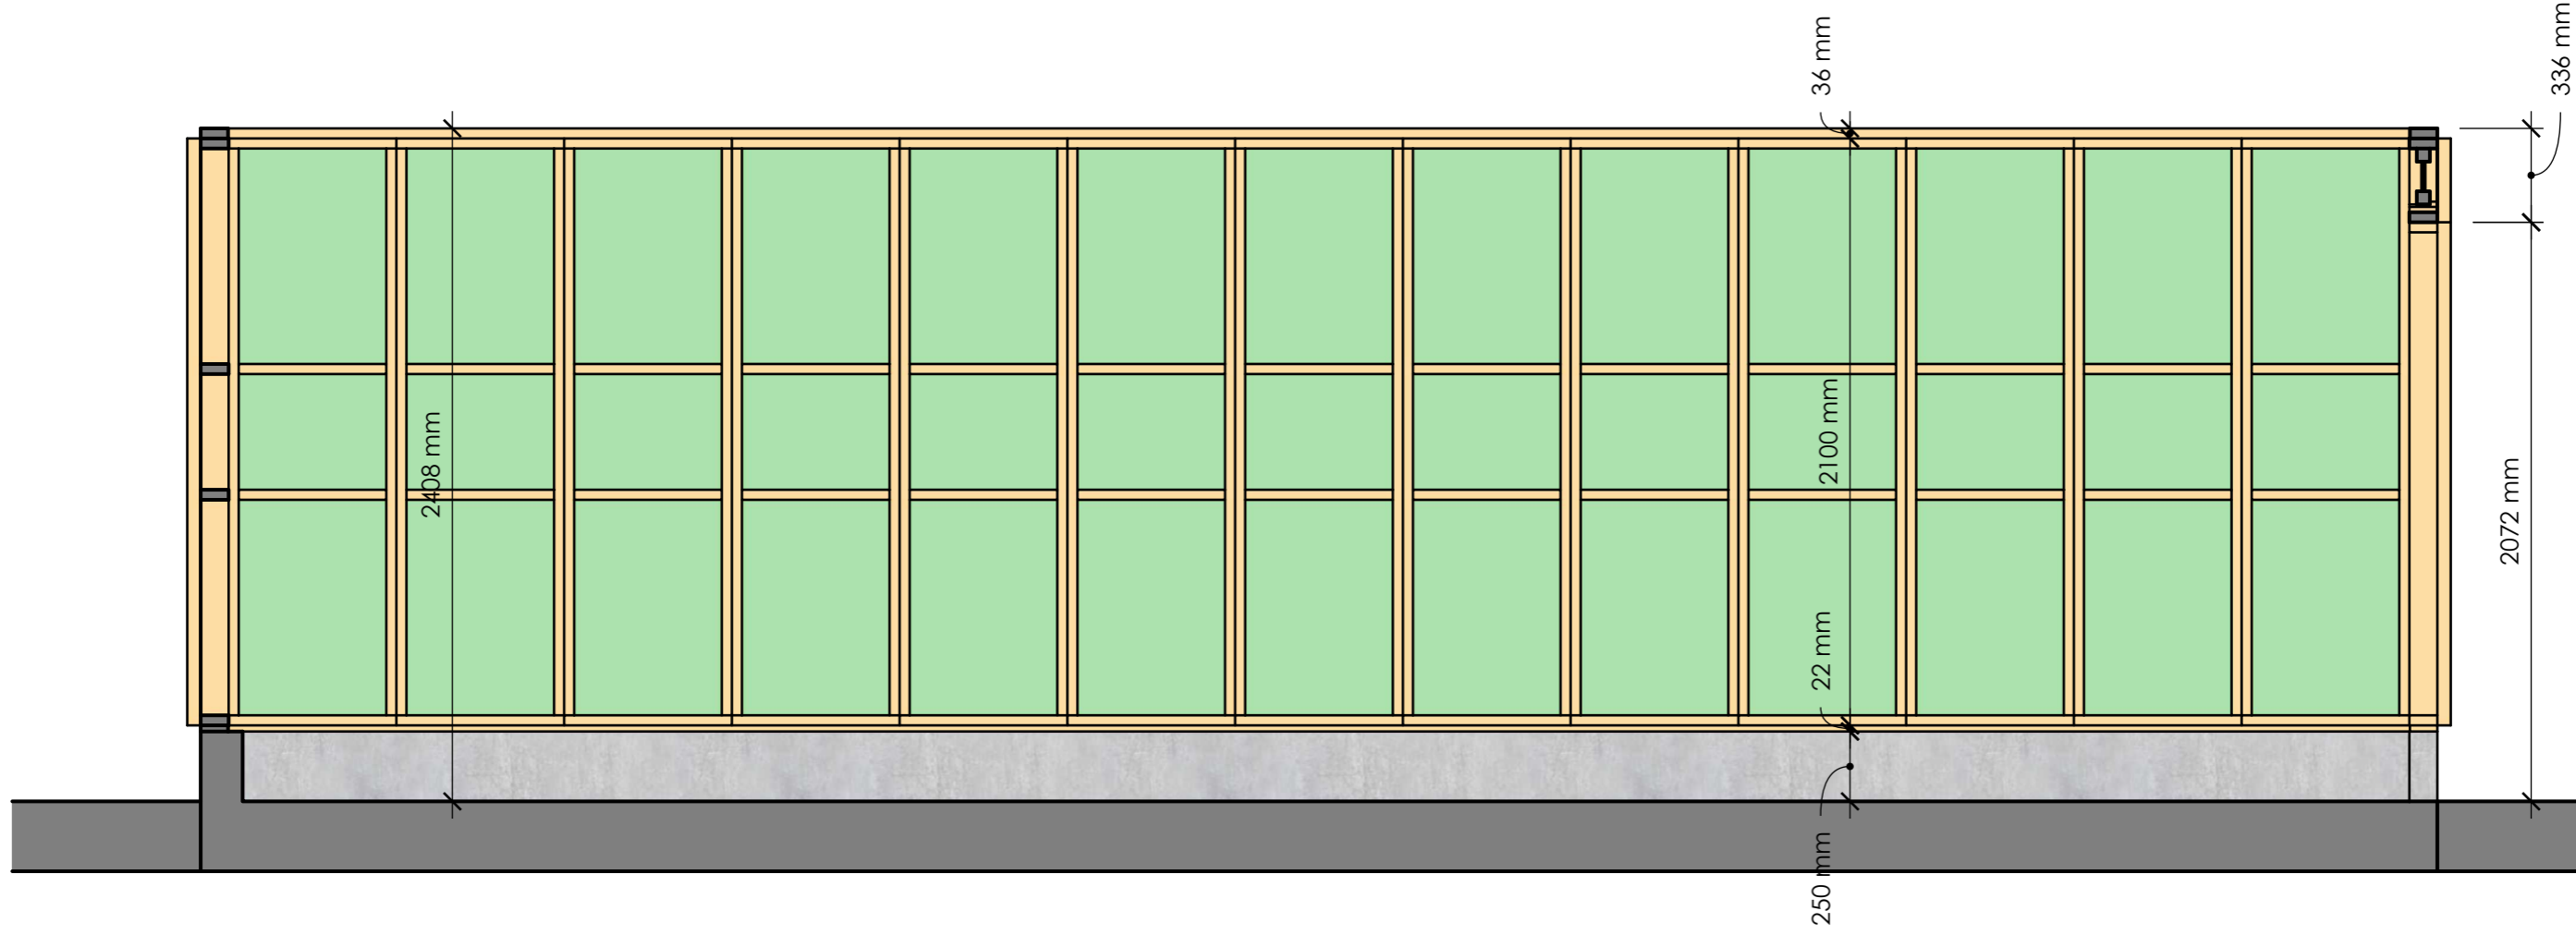

CLIENT
EON Element

PROJECT
Grarasje
4400x8000mm

PROJECT NO.

ISSUE
2022-10-17

DRAWN BY
T. Sch.

DESCRIPTION
3D

CLIENT
EON Element

ISSUE
2022-10-17
RE-ISSUE

PROJECT NO.
PROJECT
Grarasje
4400x8000mm

DRAWN BY
T. Sch.
DESCRIPTION
Plantegning

a

1

DRAWN BY
T. Sch.
DESCRIPTION
Snitt C - C

PROJECT NO.
PROJECT
Grarasje
4400x8000mm

ISSUE
2022-10-17
RE-ISSUE

CLIENT
EON Element