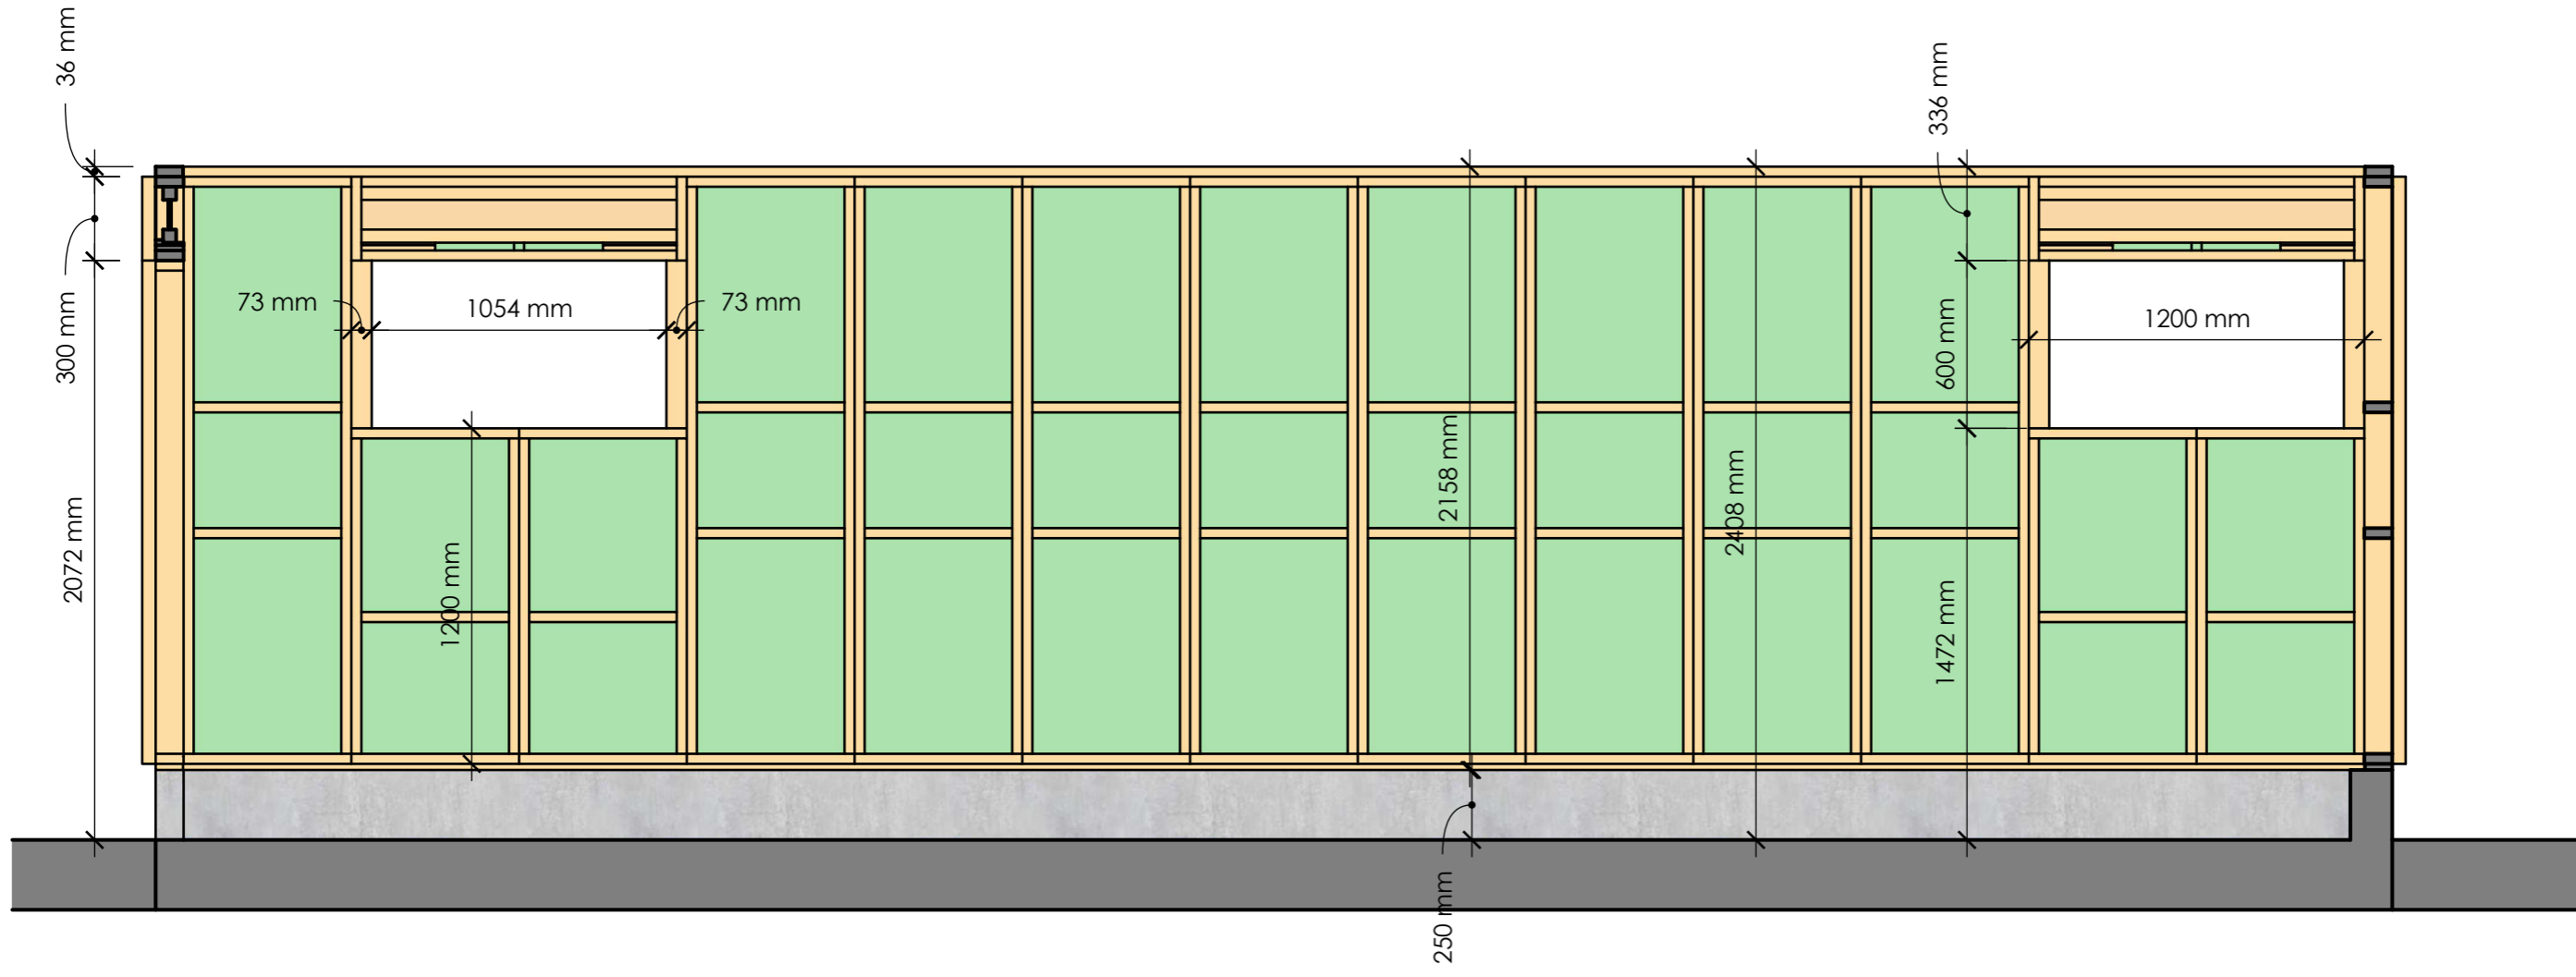

CLIENT
EON Element

PROJECT
Grarasje
4400x8000mm

PROJECT NO.

ISSUE
2022-10-17

DRAWN BY
T. Sch.

DESCRIPTION
3D

CLIENT
EON Element

ISSUE
2022-10-17
RE-ISSUE

PROJECT NO.
PROJECT
Grarasje
4400x8000mm

DRAWN BY
T. Sch.
DESCRIPTION
Plantegning

a

1

DRAWN BY
T. Sch.
DESCRIPTION
Snitt C - C

PROJECT NO.
PROJECT
Grarasje
4400x8000mm

ISSUE
2022-10-17
RE-ISSUE

CLIENT
EON Element