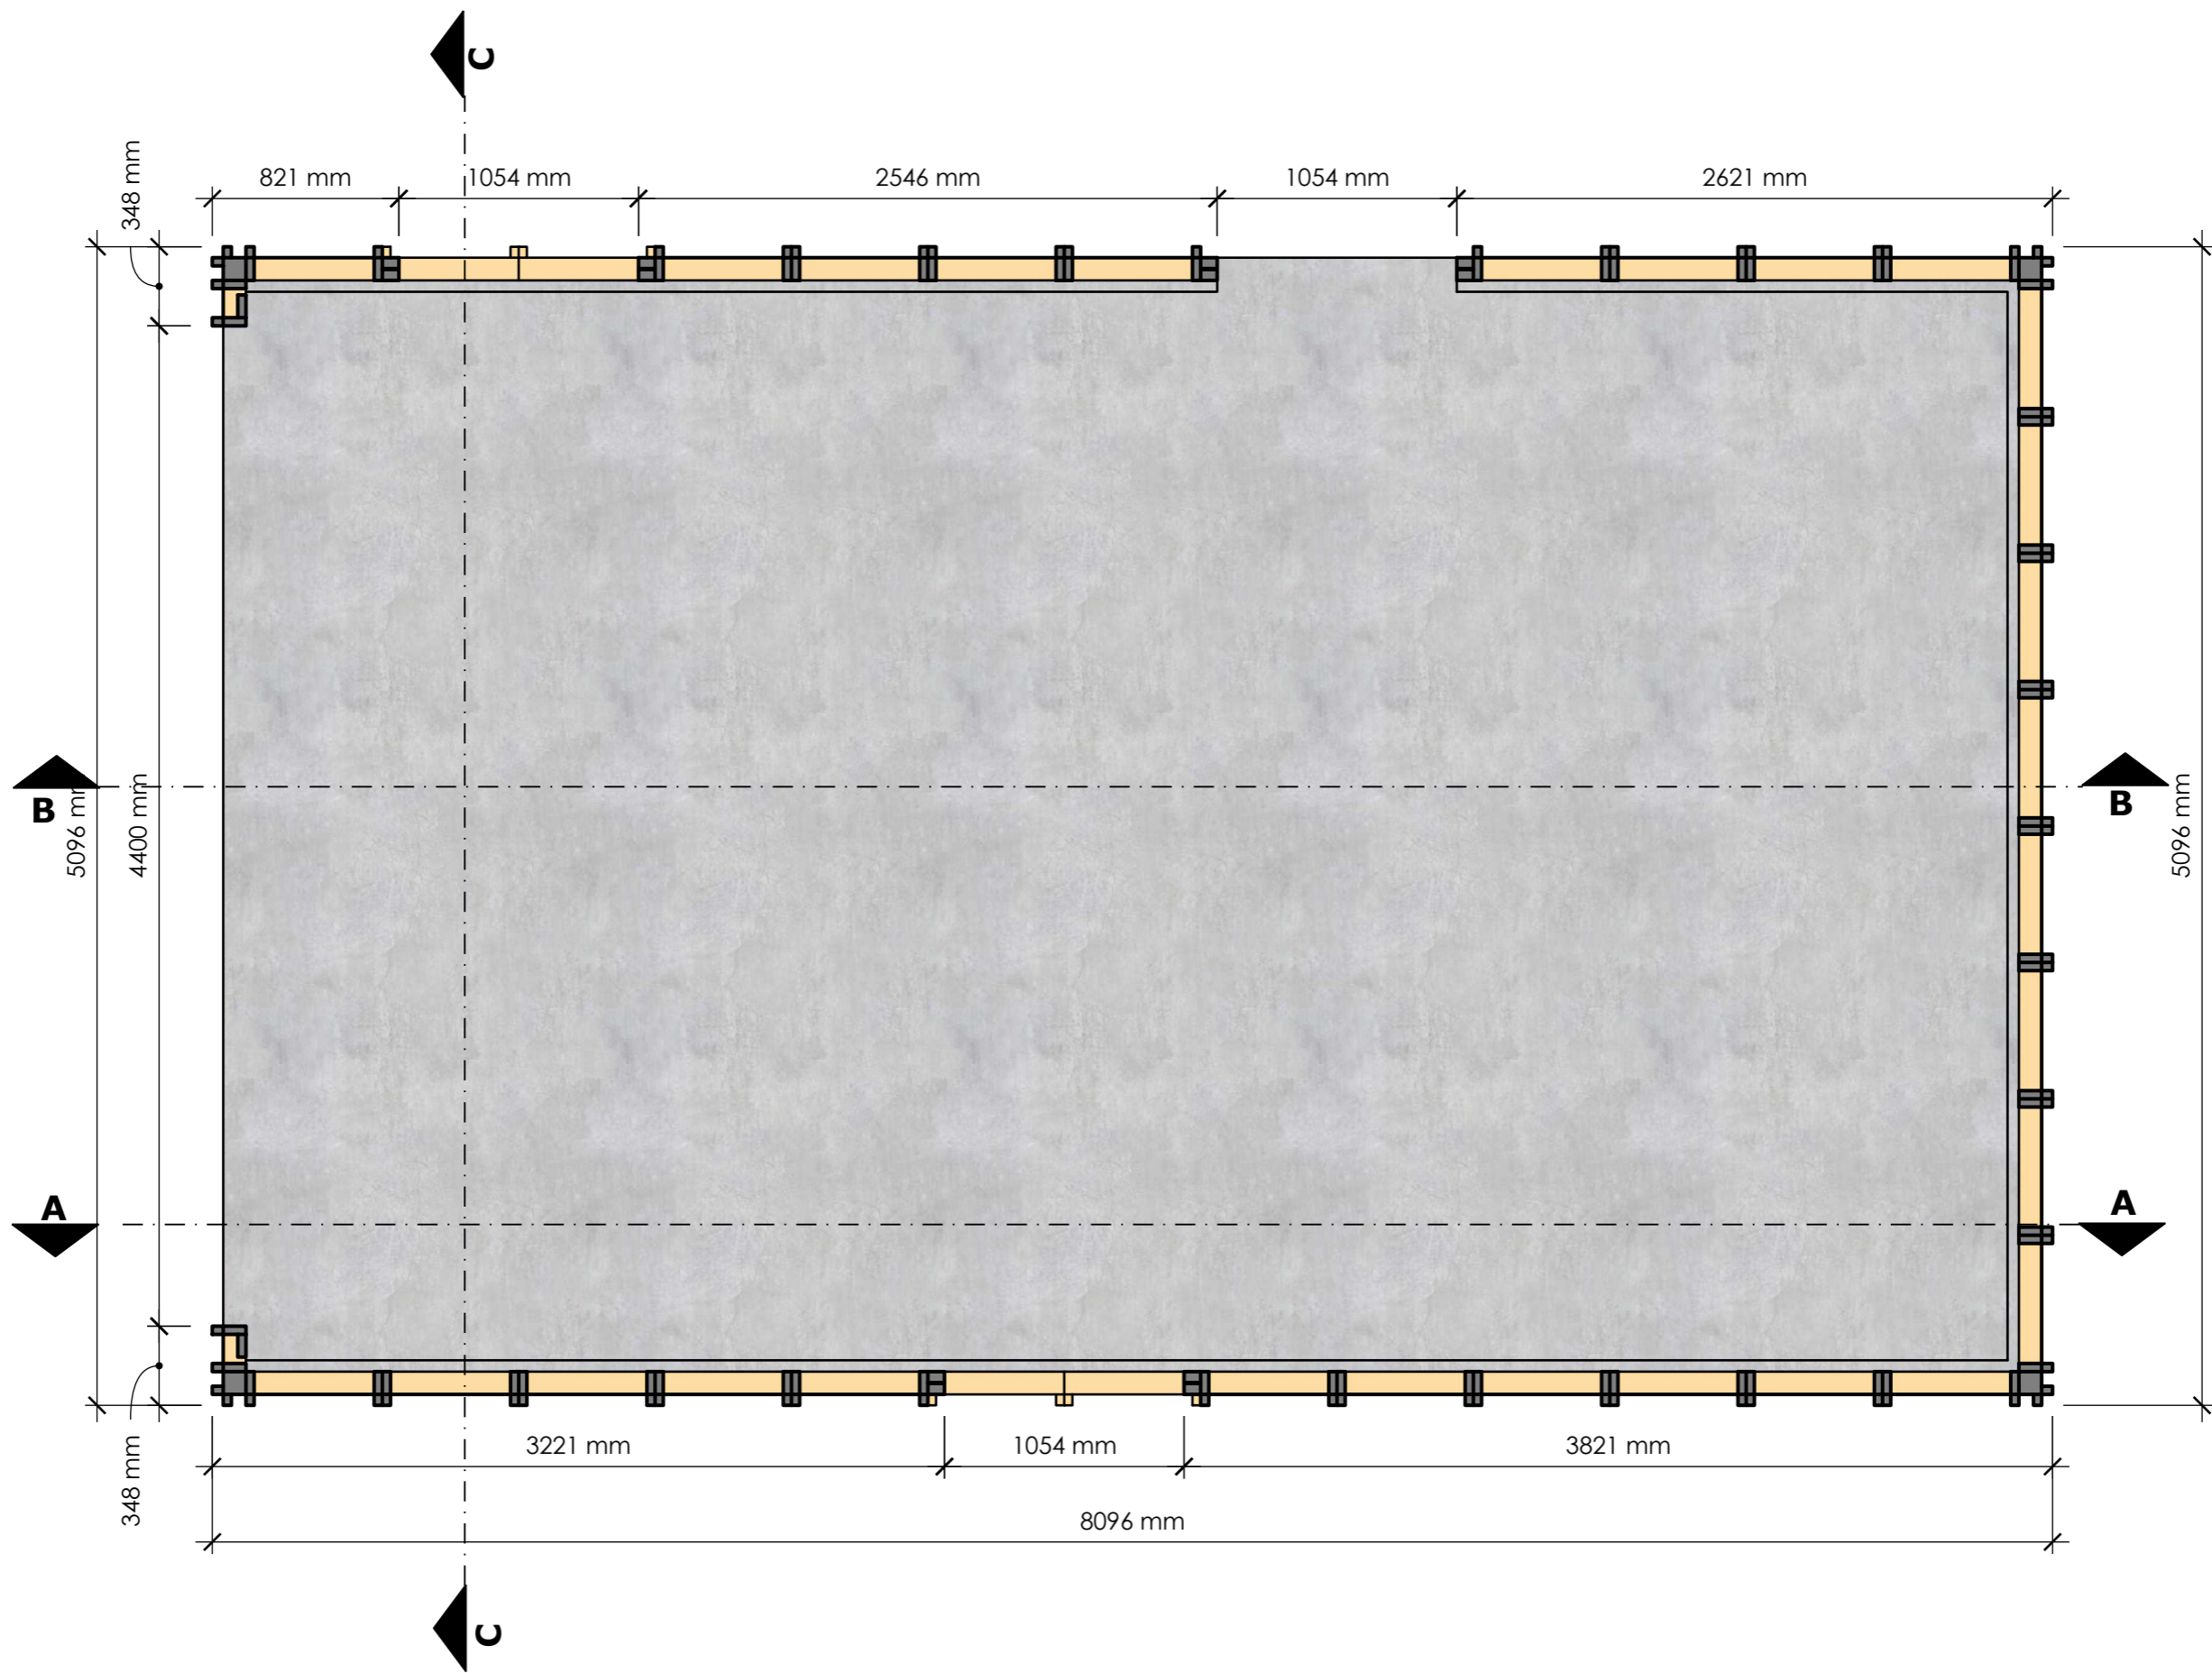

CLIENT  
EON Element

PROJECT  
Grarasje  
5000x8000mm

PROJECT NO.

ISSUE  
2022-10-18

DRAWN BY  
T. Sch.

DESCRIPTION  
3D

CLIENT  
EON Element

ISSUE  
2022-10-18  
RE-ISSUE

PROJECT NO.  
PROJECT  
Grarasje  
5000x8000mm

DRAWN BY  
T. Sch.  
DESCRIPTION  
Plantegning

**a**

**1**