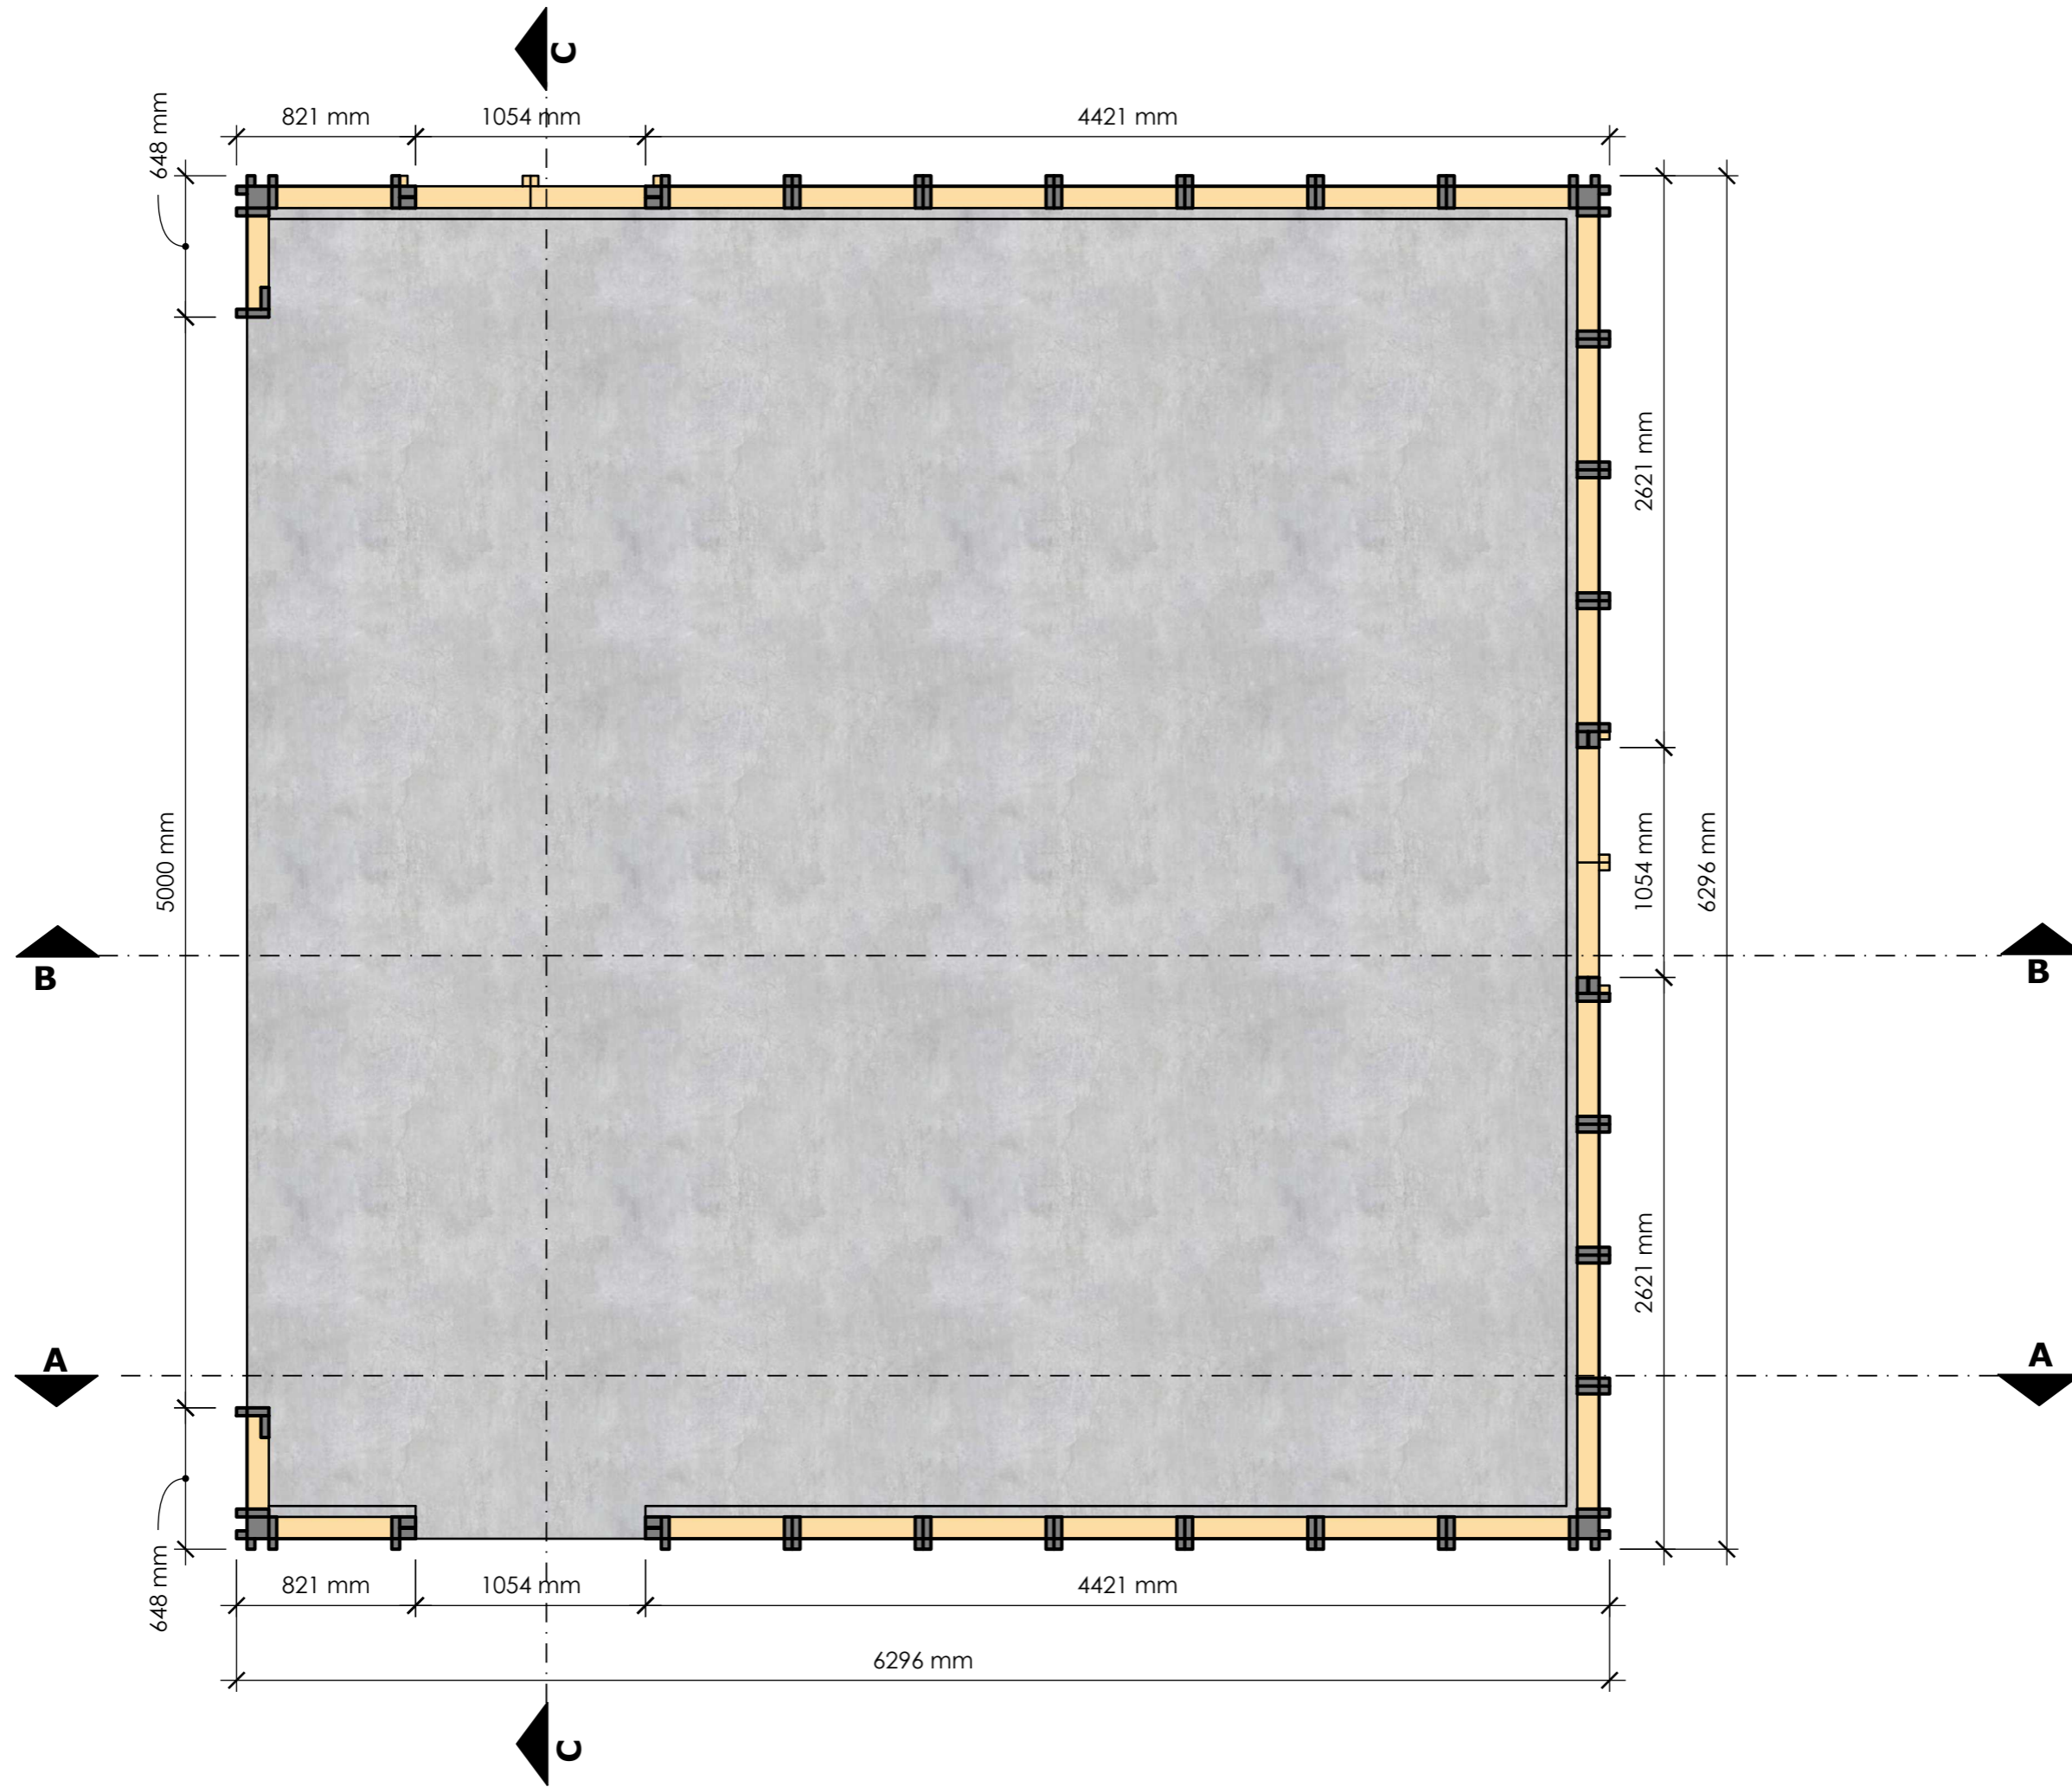

CLIENT
EON Element

PROJECT
Grarasje
6200x6200mm

PROJECT NO.

ISSUE
2022-10-18

DRAWN BY
T. Sch.

DESCRIPTION
3D

CLIENT
EON Element

ISSUE
2022-10-18
RE-ISSUE

PROJECT NO.
PROJECT
Grarasje
6200x6200mm

DRAWN BY
T. Sch.
DESCRIPTION
Plantegning

	DRAWN BY T. Sch.	PROJECT NO. Grarasje	ISSUE 2022-10-18	CLIENT EON Element
	DESCRIPTION Snitt B - B	PROJECT 6200x6200mm	RE-ISSUE	

CLIENT
EON Element

ISSUE
2022-10-18
RE-ISSUE

PROJECT NO.
PROJECT
Grarasje
6200x6200mm

DRAWN BY
T. Sch.
DESCRIPTION
Snitt C - C

a

4