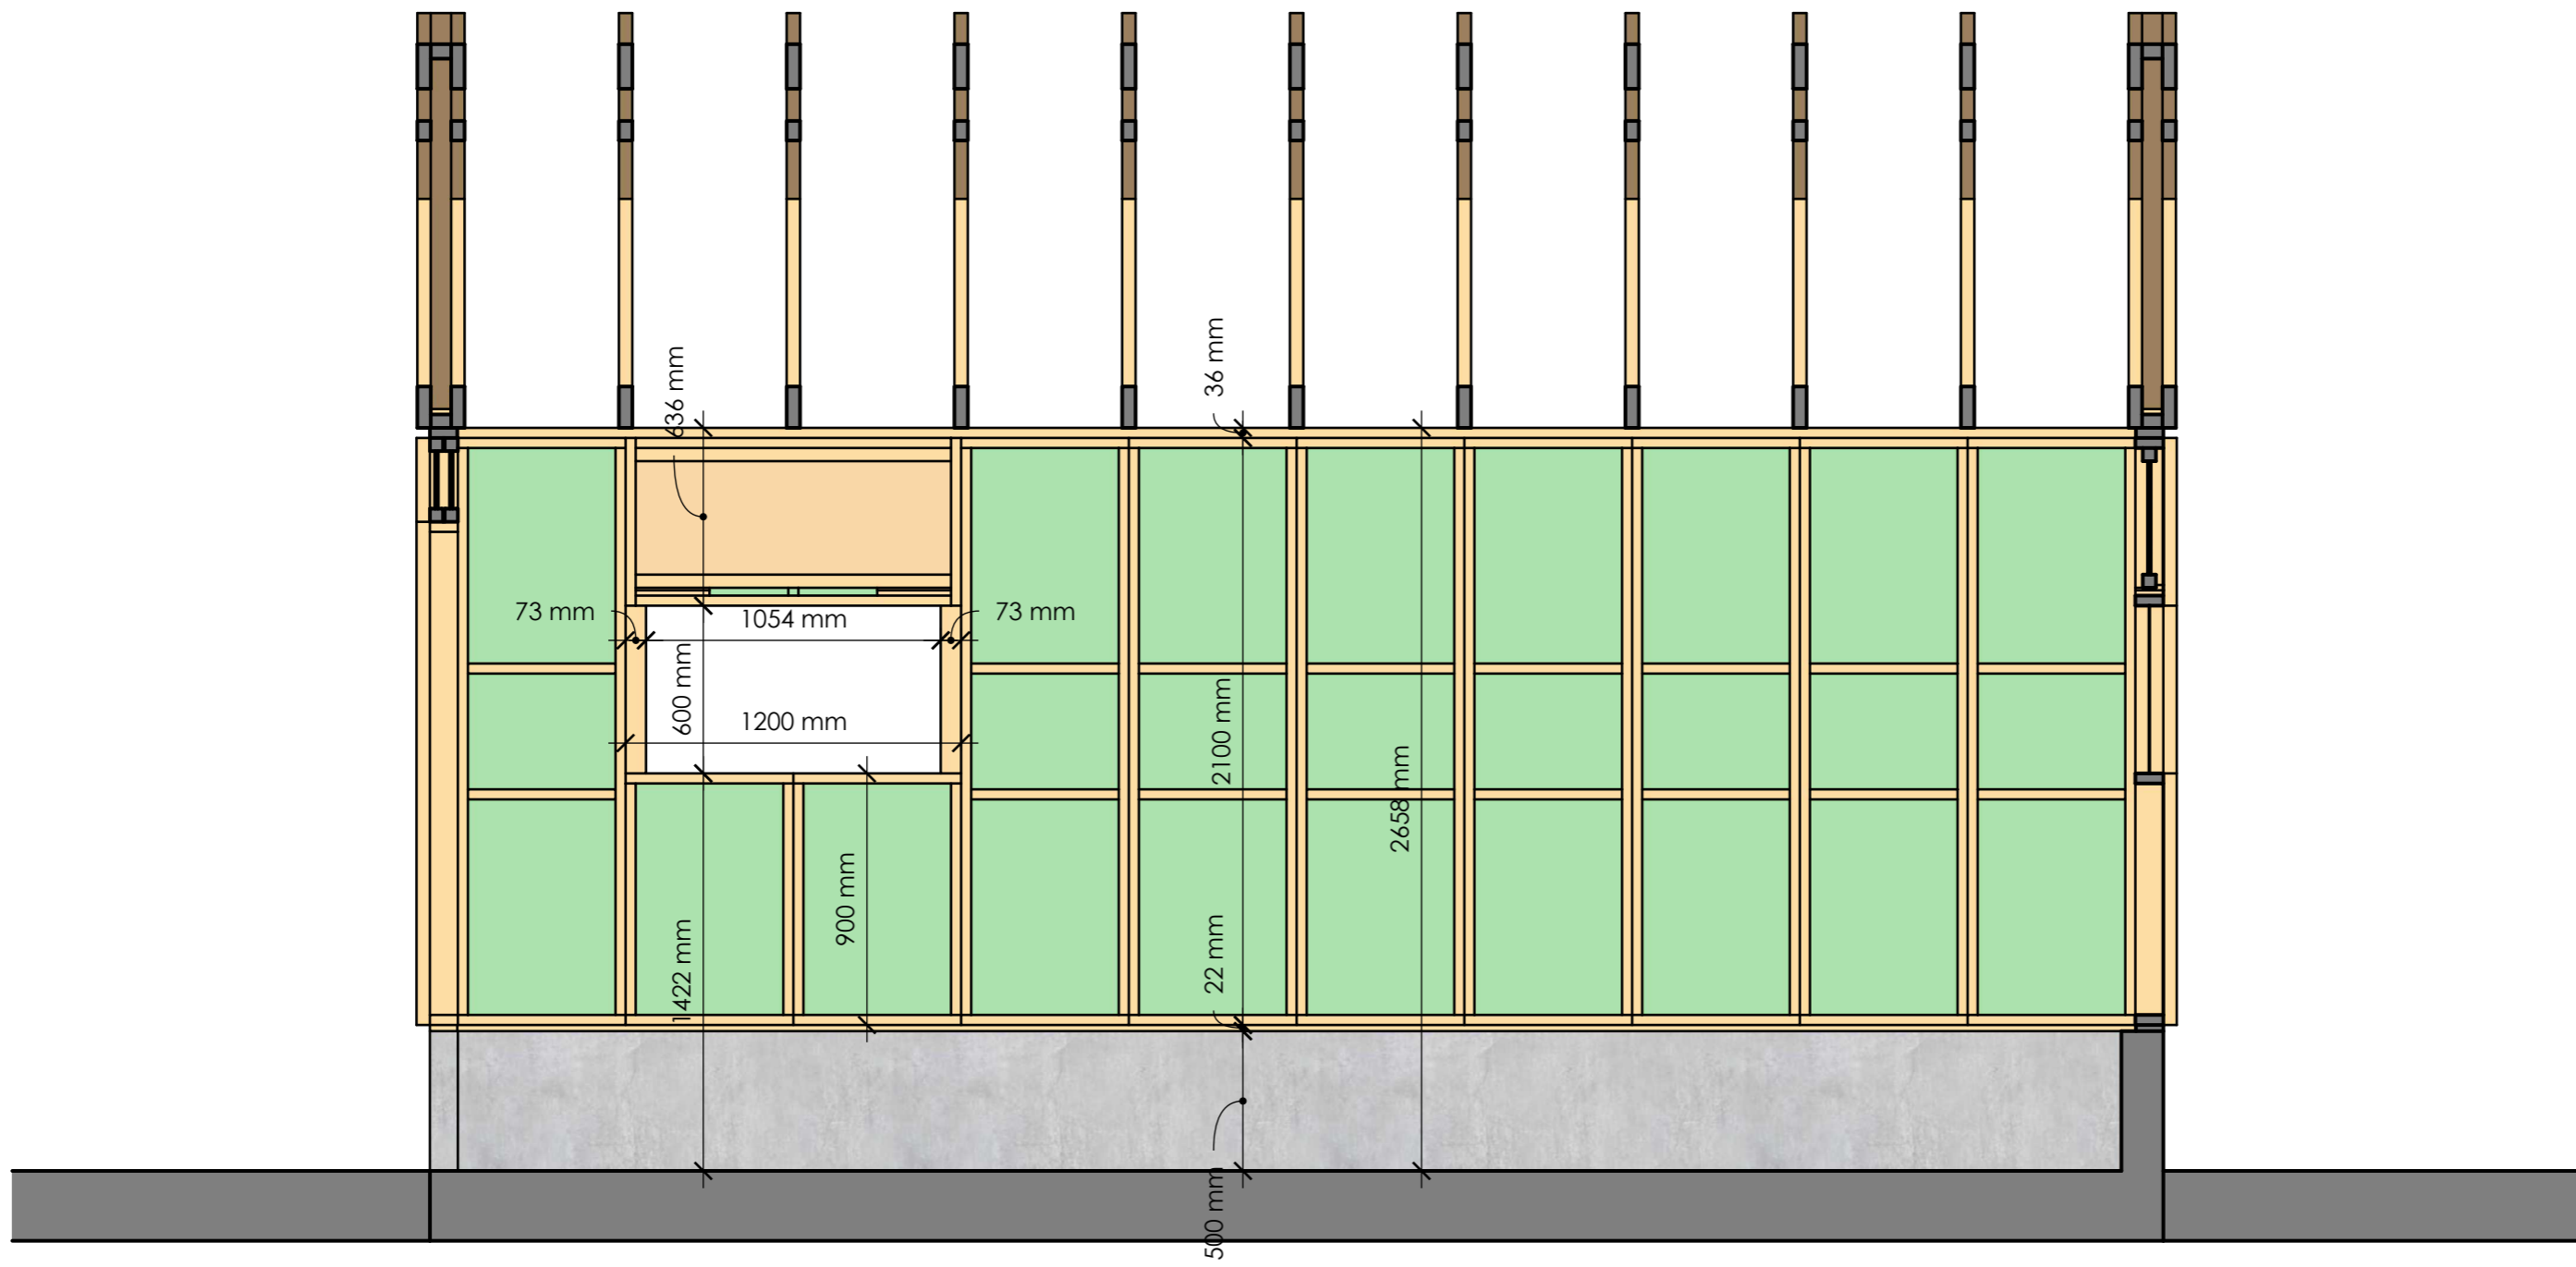

CLIENT
EON Element

PROJECT
Grarasje
6200x6200mm

PROJECT NO.

ISSUE
2022-10-18

DRAWN BY
T. Sch.

DESCRIPTION
3D

CLIENT
EON Element

ISSUE
2022-10-18
RE-ISSUE

PROJECT NO.
PROJECT
Grarasje
6200x6200mm

DRAWN BY
T. Sch.
DESCRIPTION
Plantegning

	DRAWN BY T. Sch.	PROJECT NO. Grarasje	ISSUE 2022-10-18	CLIENT EON Element
	DESCRIPTION Snitt B - B	PROJECT 6200x6200mm	RE-ISSUE	

CLIENT
EON Element

ISSUE
2022-10-18
RE-ISSUE

PROJECT NO.
PROJECT
Grarasje
6200x6200mm

DRAWN BY
T. Sch.
DESCRIPTION
Snitt C - C

a

4