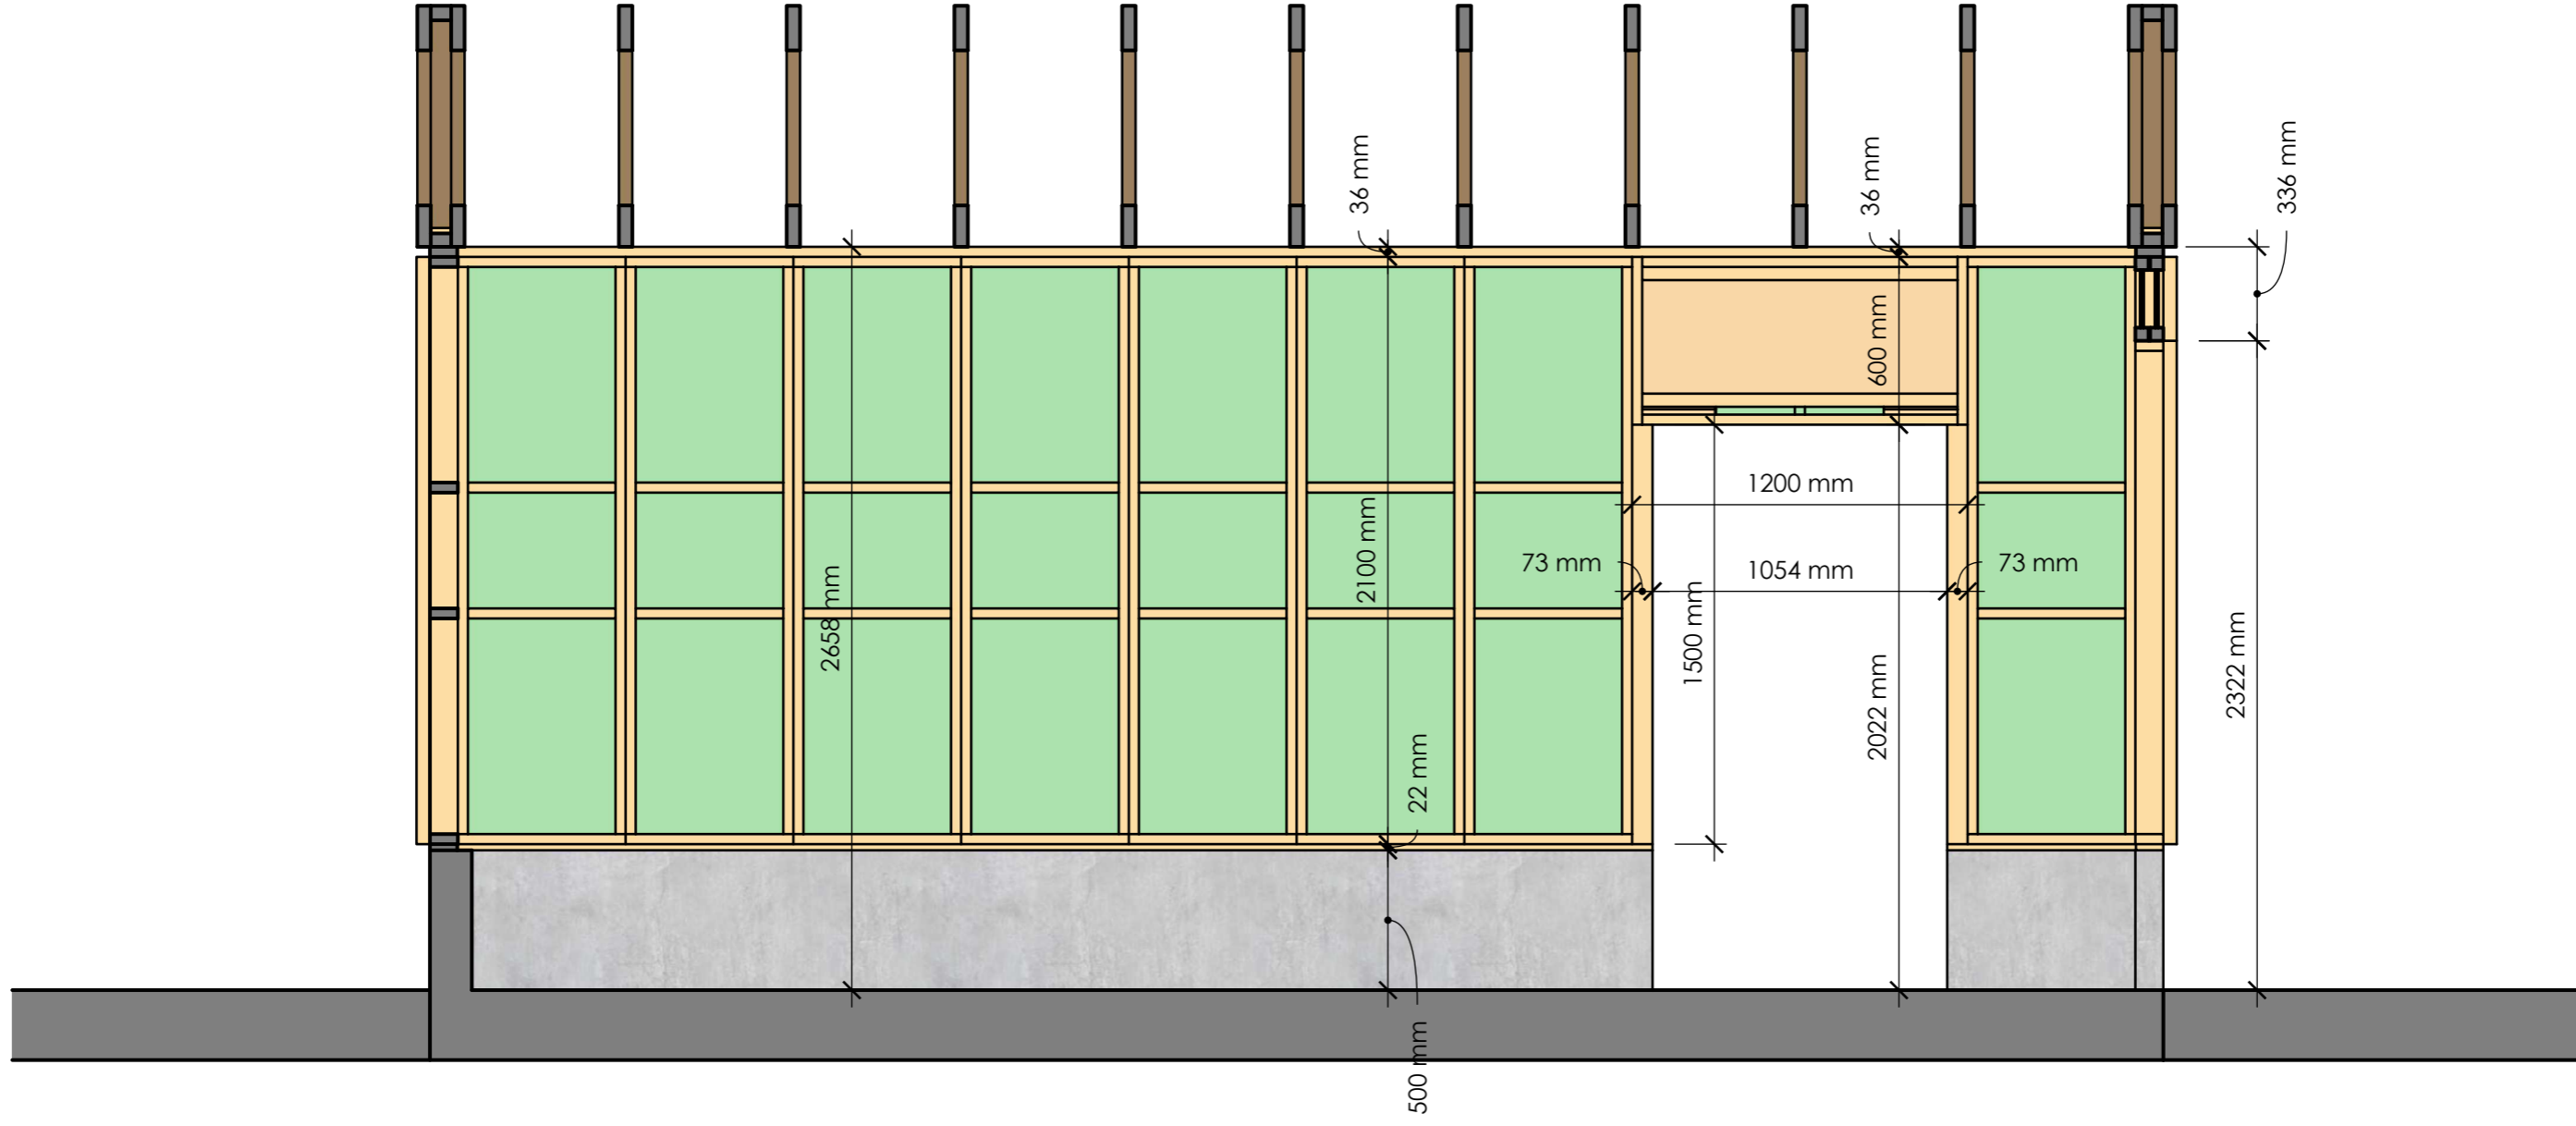

CLIENT
EON Element

PROJECT
Grarasje
6200x6200mm

PROJECT NO.

ISSUE
2022-10-18

DRAWN BY
T. Sch.

DESCRIPTION
3D

CLIENT
EON Element

ISSUE
2022-10-18
RE-ISSUE

PROJECT NO.
PROJECT
Grarasje
6200x6200mm

DRAWN BY
T. Sch.
DESCRIPTION
Plantegning

	DRAWN BY T. Sch.	PROJECT NO. Grarasje	ISSUE 2022-10-18	CLIENT EON Element
	DESCRIPTION Snitt B - B	PROJECT 6200x6200mm	RE-ISSUE	

CLIENT
EON Element

ISSUE
2022-10-18
RE-ISSUE

PROJECT NO.
PROJECT
Grarasje
6200x6200mm

DRAWN BY
T. Sch.
DESCRIPTION
Snitt C - C

a

4