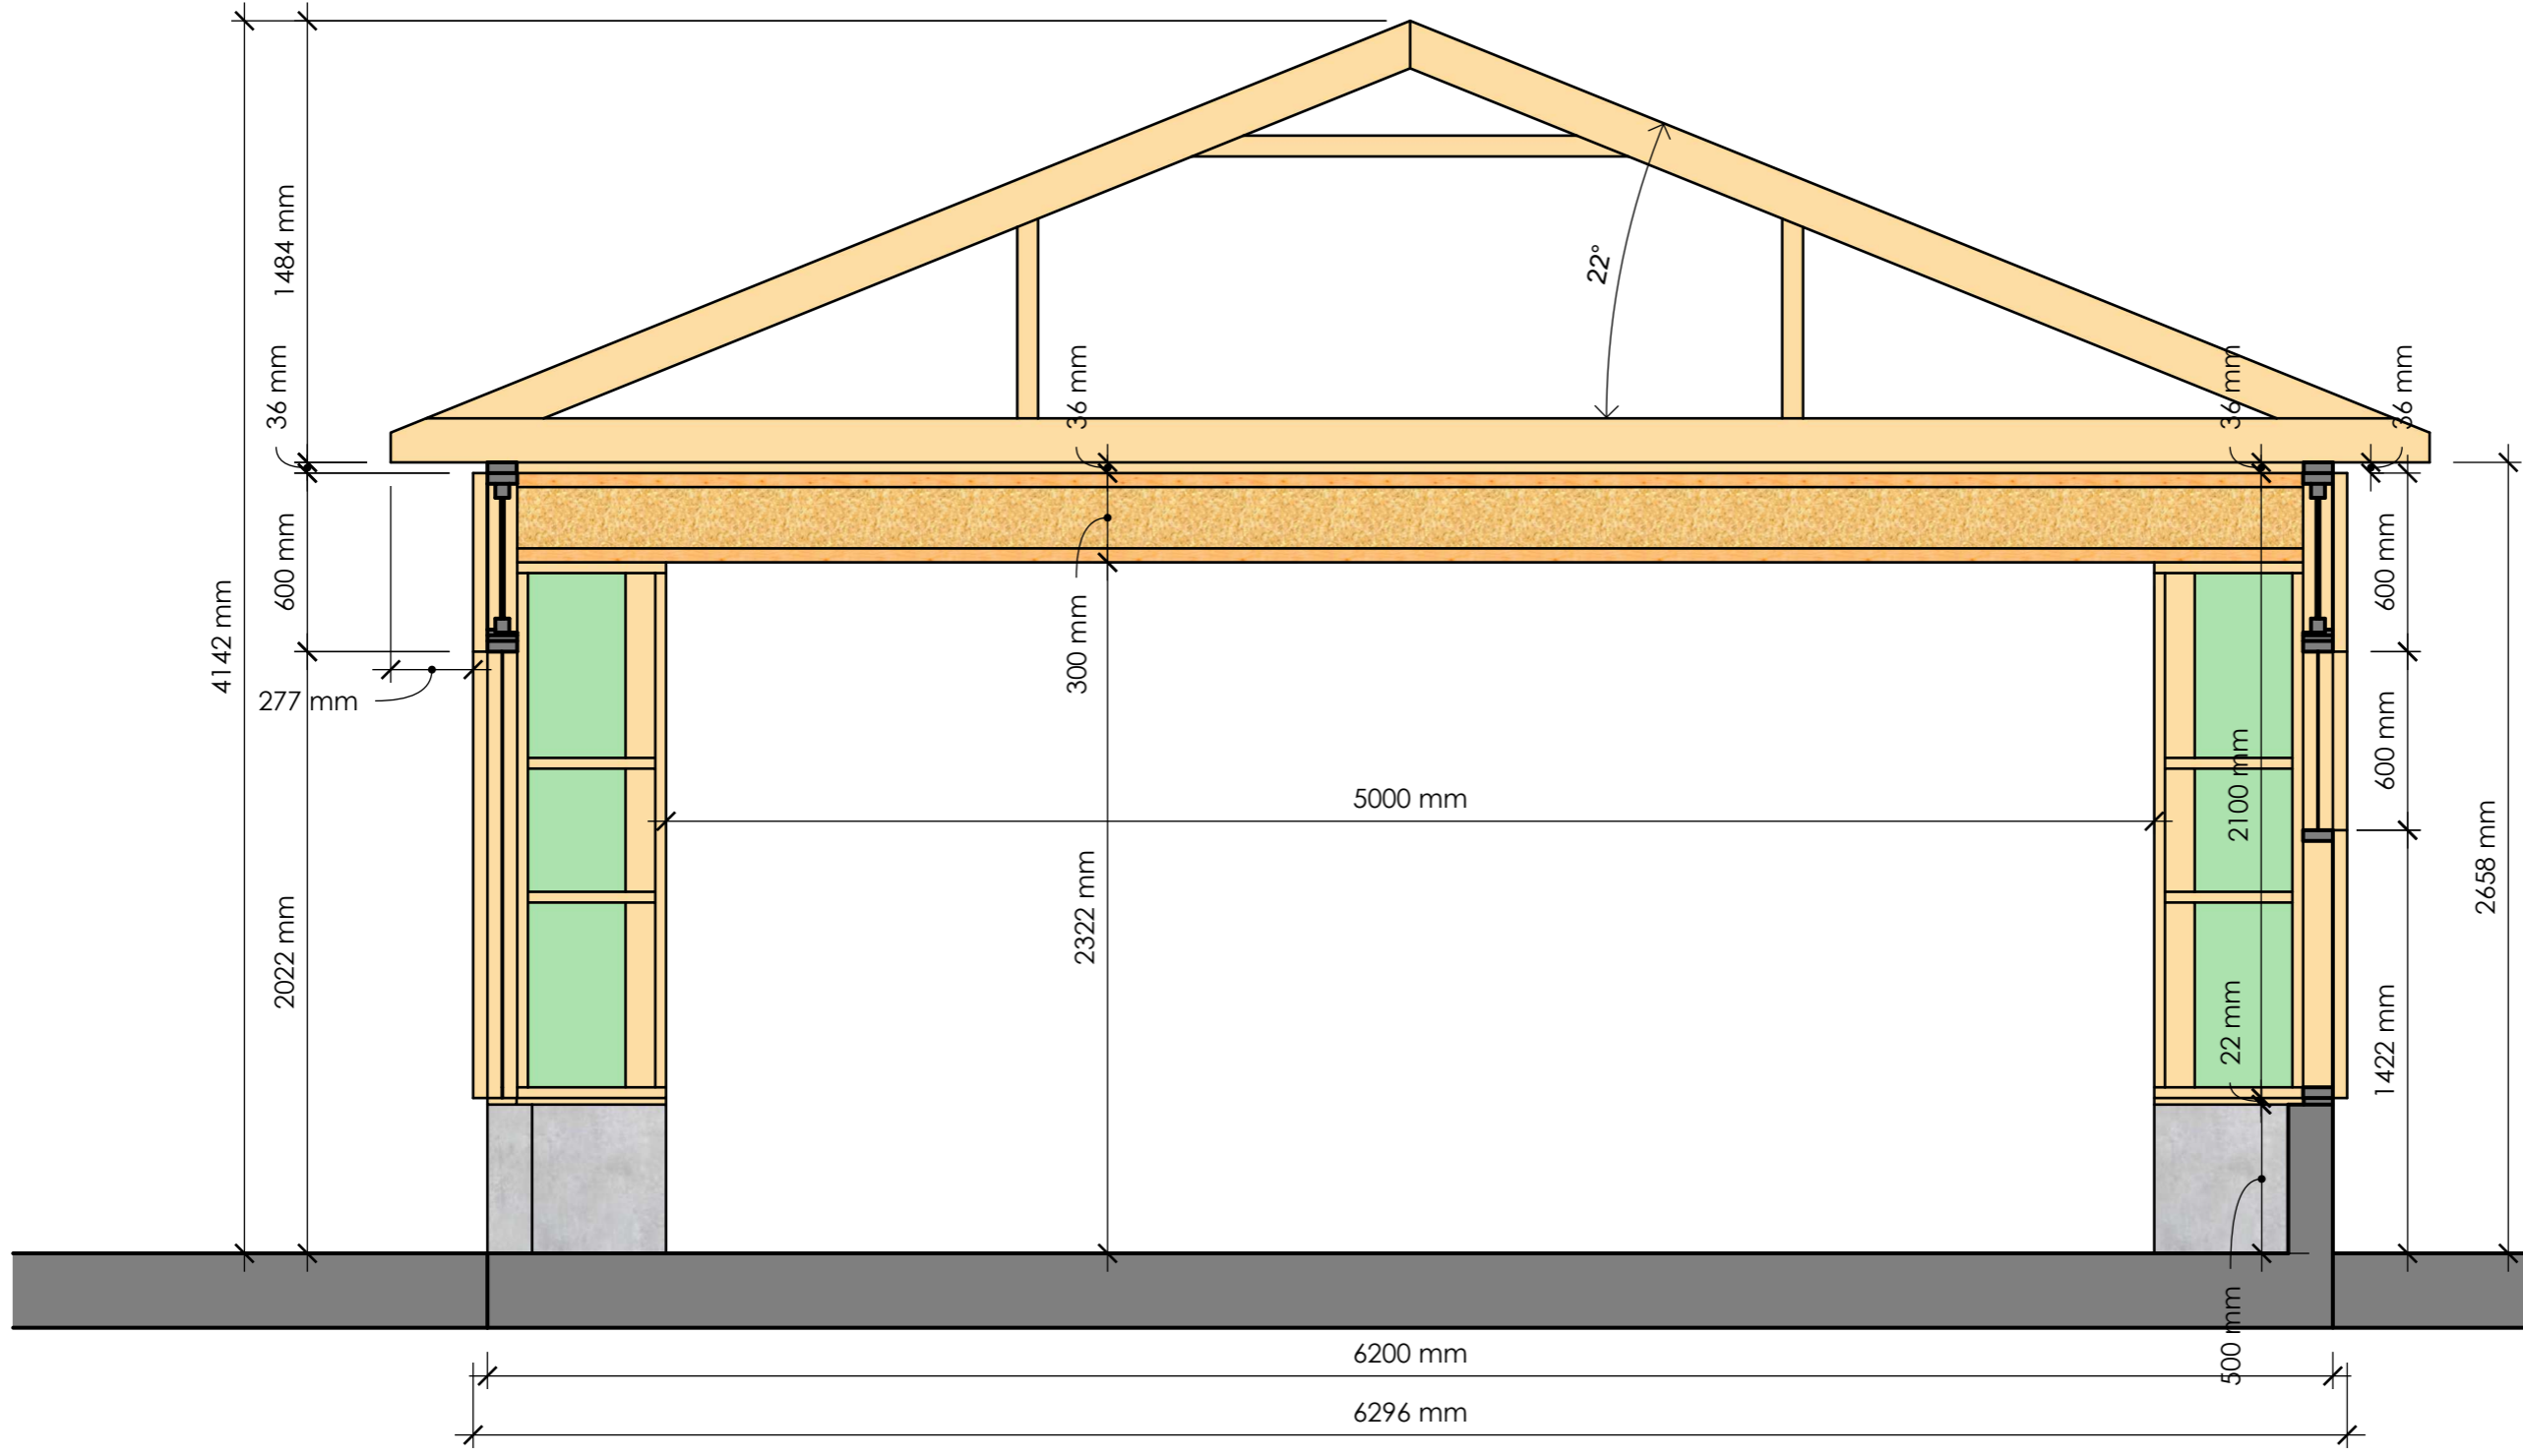

CLIENT
EON Element

PROJECT
Grarasje
6200x6200mm

PROJECT NO.

ISSUE
2022-10-18

DRAWN BY
T. Sch.

DESCRIPTION
3D

CLIENT
EON Element

ISSUE
2022-10-18
RE-ISSUE

PROJECT NO.
PROJECT
Grarasje
6200x6200mm

DRAWN BY
T. Sch.
DESCRIPTION
Plantegning

	DRAWN BY T. Sch.	PROJECT NO. Grarasje	ISSUE 2022-10-18	CLIENT EON Element
	DESCRIPTION Snitt B - B	PROJECT 6200x6200mm	RE-ISSUE	

CLIENT
EON Element

ISSUE
2022-10-18
RE-ISSUE

PROJECT NO.
PROJECT
Grarasje
6200x6200mm

DRAWN BY
T. Sch.
DESCRIPTION
Snitt C - C

a

4