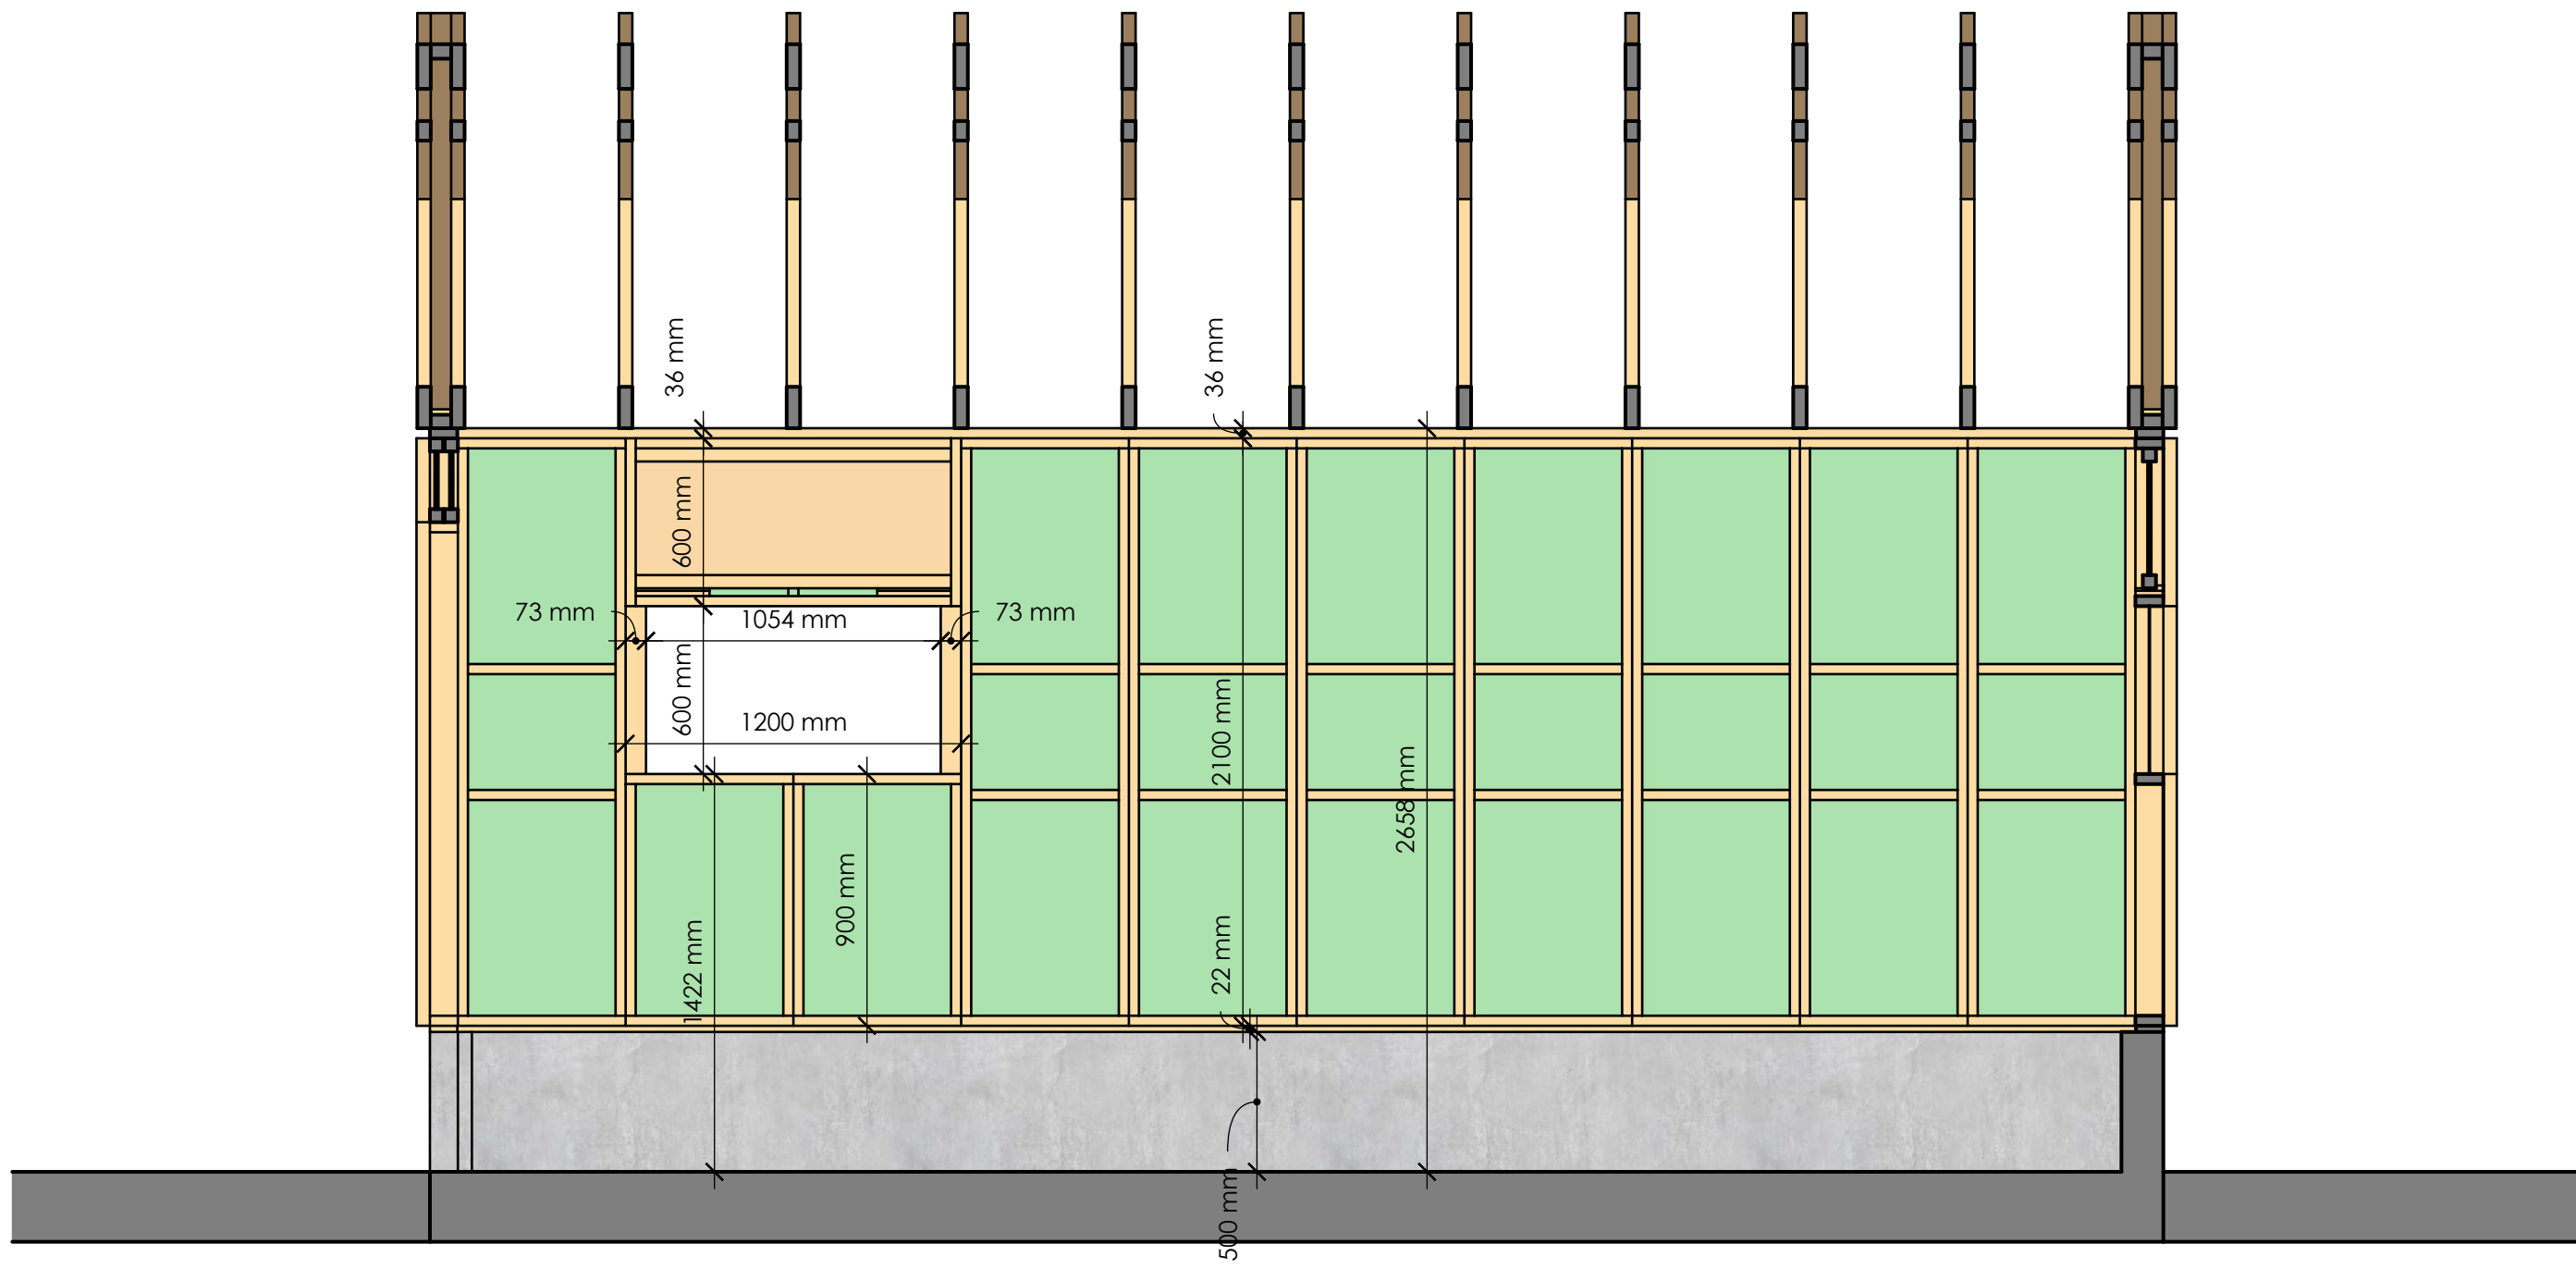

CLIENT  
EON Element

PROJECT  
Grarasje  
6200x6200mm

PROJECT NO.

ISSUE  
2022-10-18

DRAWN BY  
T. Sch.

DESCRIPTION  
3D

DRAWN BY T. Sch.	PROJECT NO. Grarasje 6200x6200mm	CLIENT EON Element
		ISSUE 2022-10-18 RE-ISSUE
DESCRIPTION Plantegning		

DRAWN BY  
T. Sch.  
DESCRIPTION  
Snitt C - C

PROJECT NO.  
PROJECT  
Grarasje  
6200x6200mm

ISSUE  
2022-10-18  
RE-ISSUE

CLIENT  
EON Element