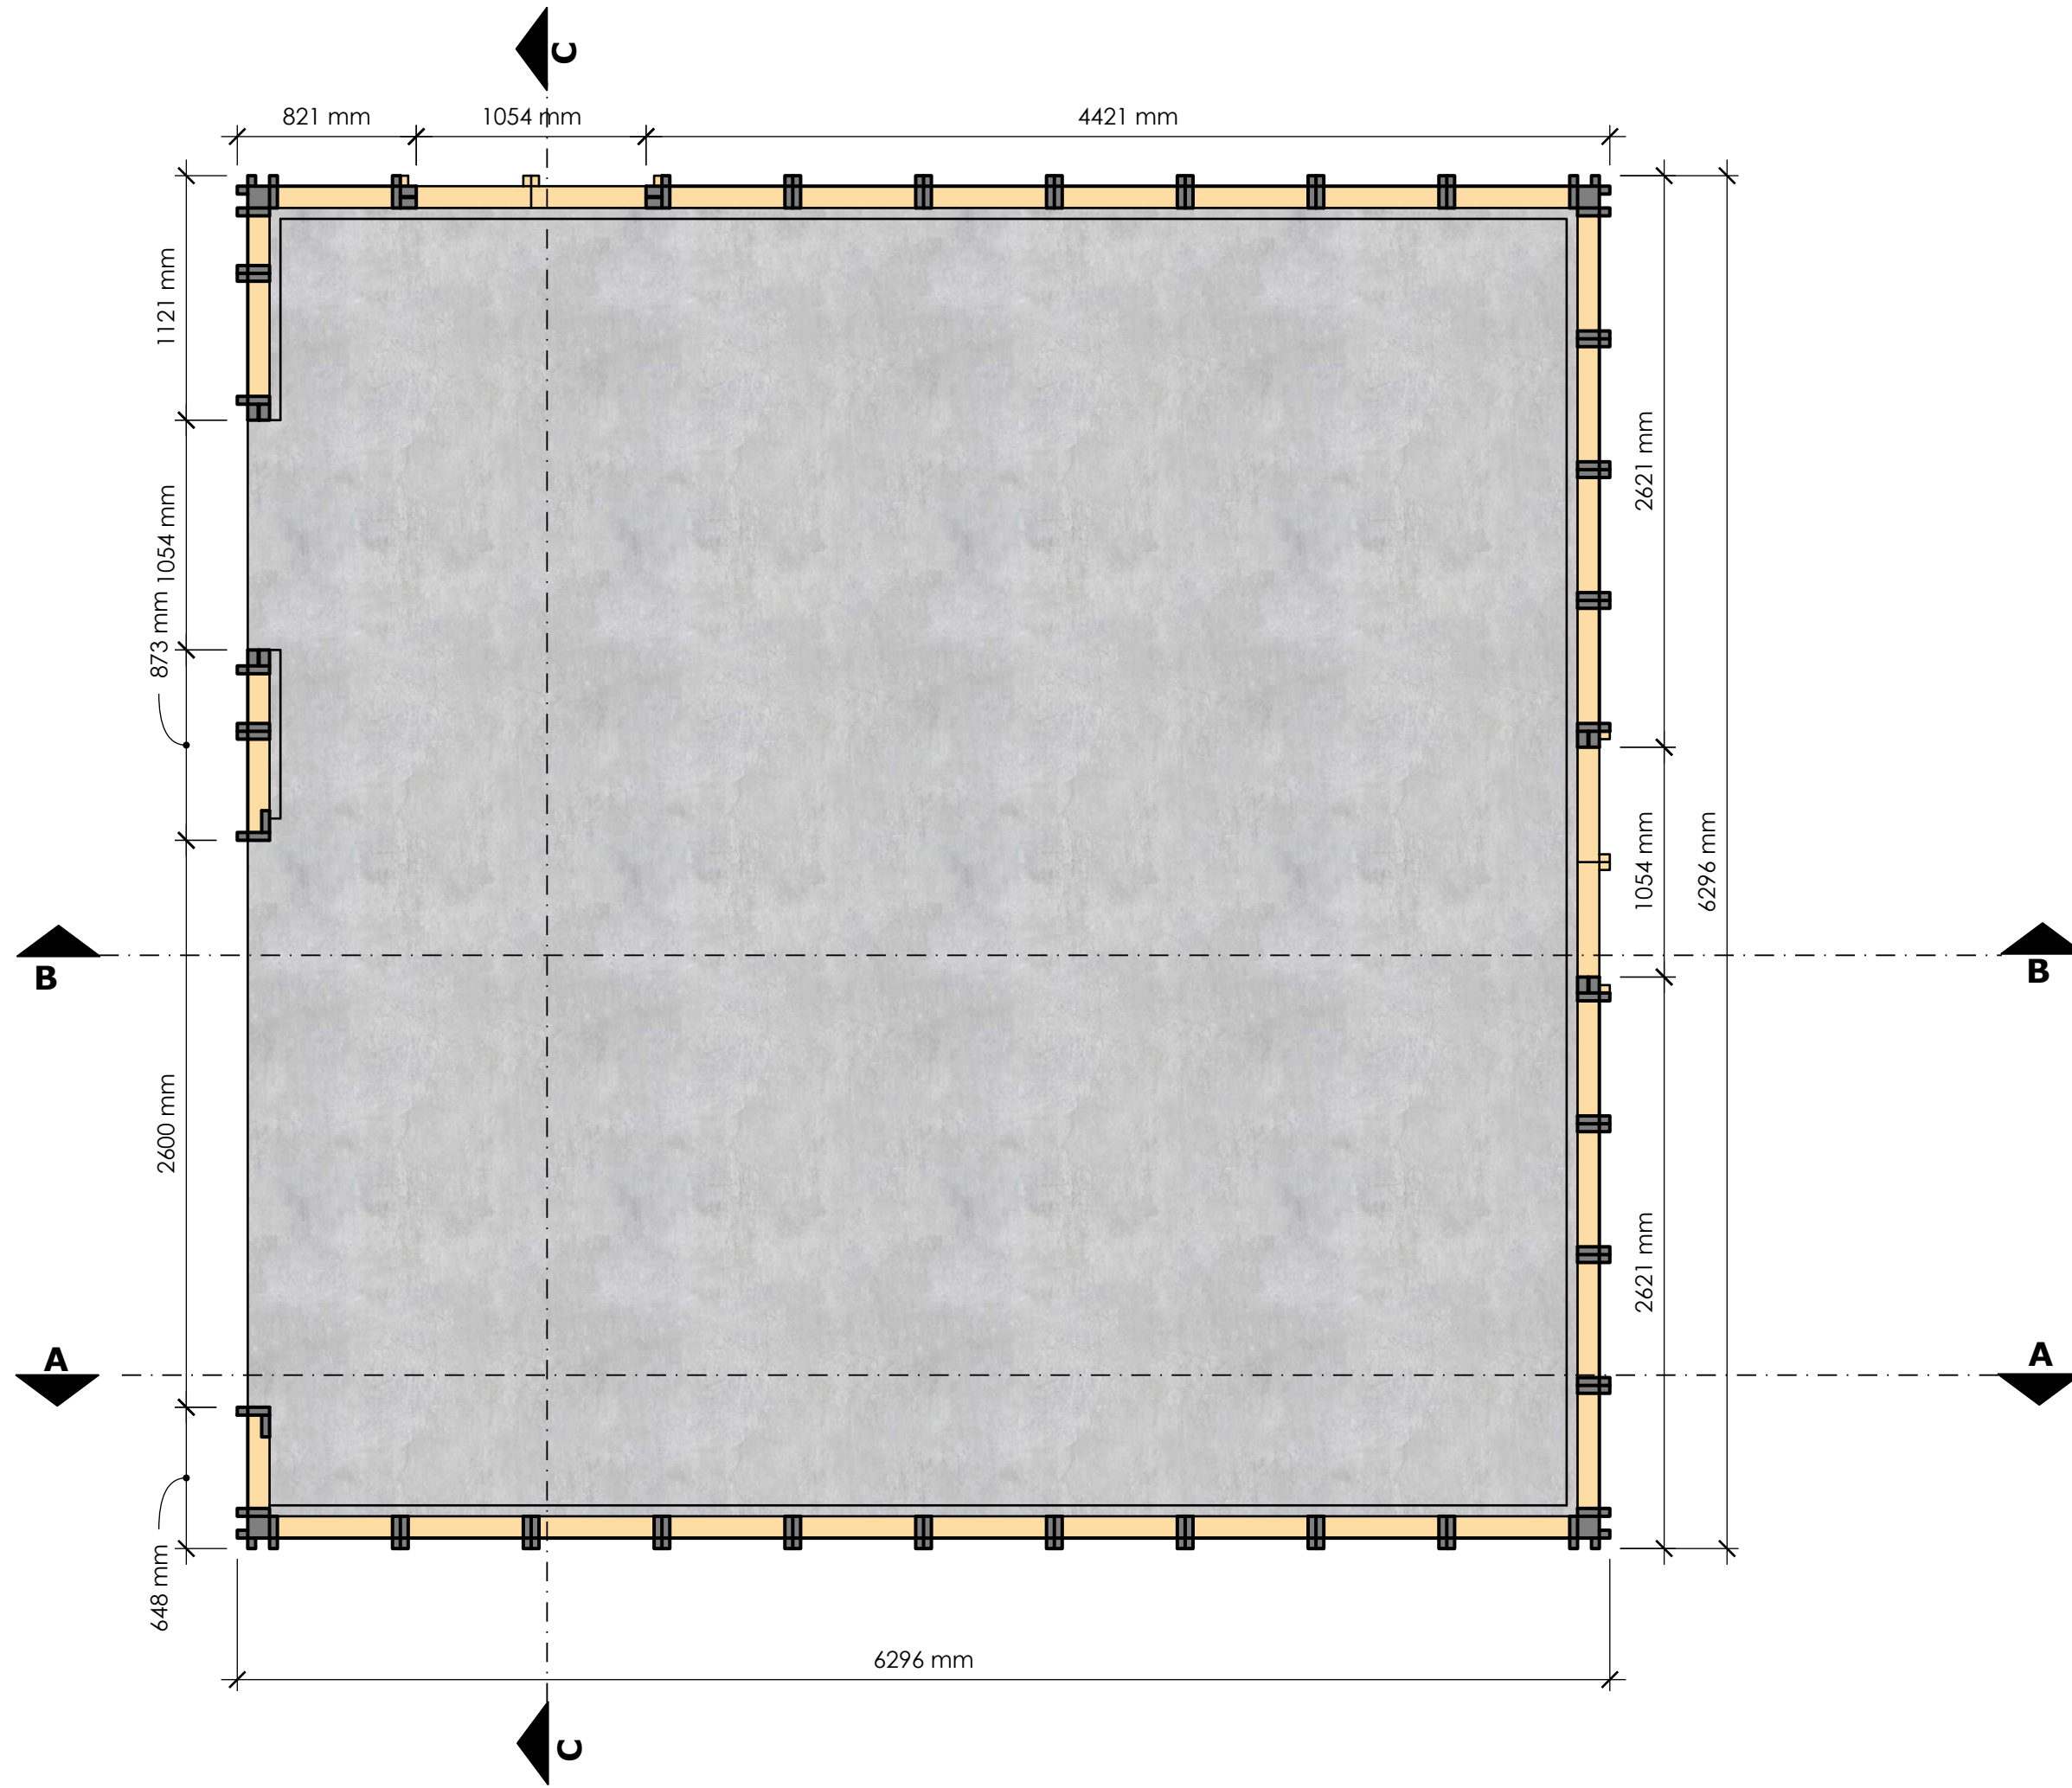

CLIENT  
EON Element

PROJECT  
Grarasje  
6200x6200mm

PROJECT NO.

ISSUE  
2022-10-18

DRAWN BY  
T. Sch.

DESCRIPTION  
3D

DRAWN BY T. Sch.	PROJECT NO. Grarasje 6200x6200mm	CLIENT EON Element
		ISSUE 2022-10-18 RE-ISSUE
DESCRIPTION Plantegning		

DRAWN BY  
T. Sch.  
DESCRIPTION  
Snitt C - C

PROJECT NO.  
PROJECT  
Grarasje  
6200x6200mm

ISSUE  
2022-10-18  
RE-ISSUE

CLIENT  
EON Element