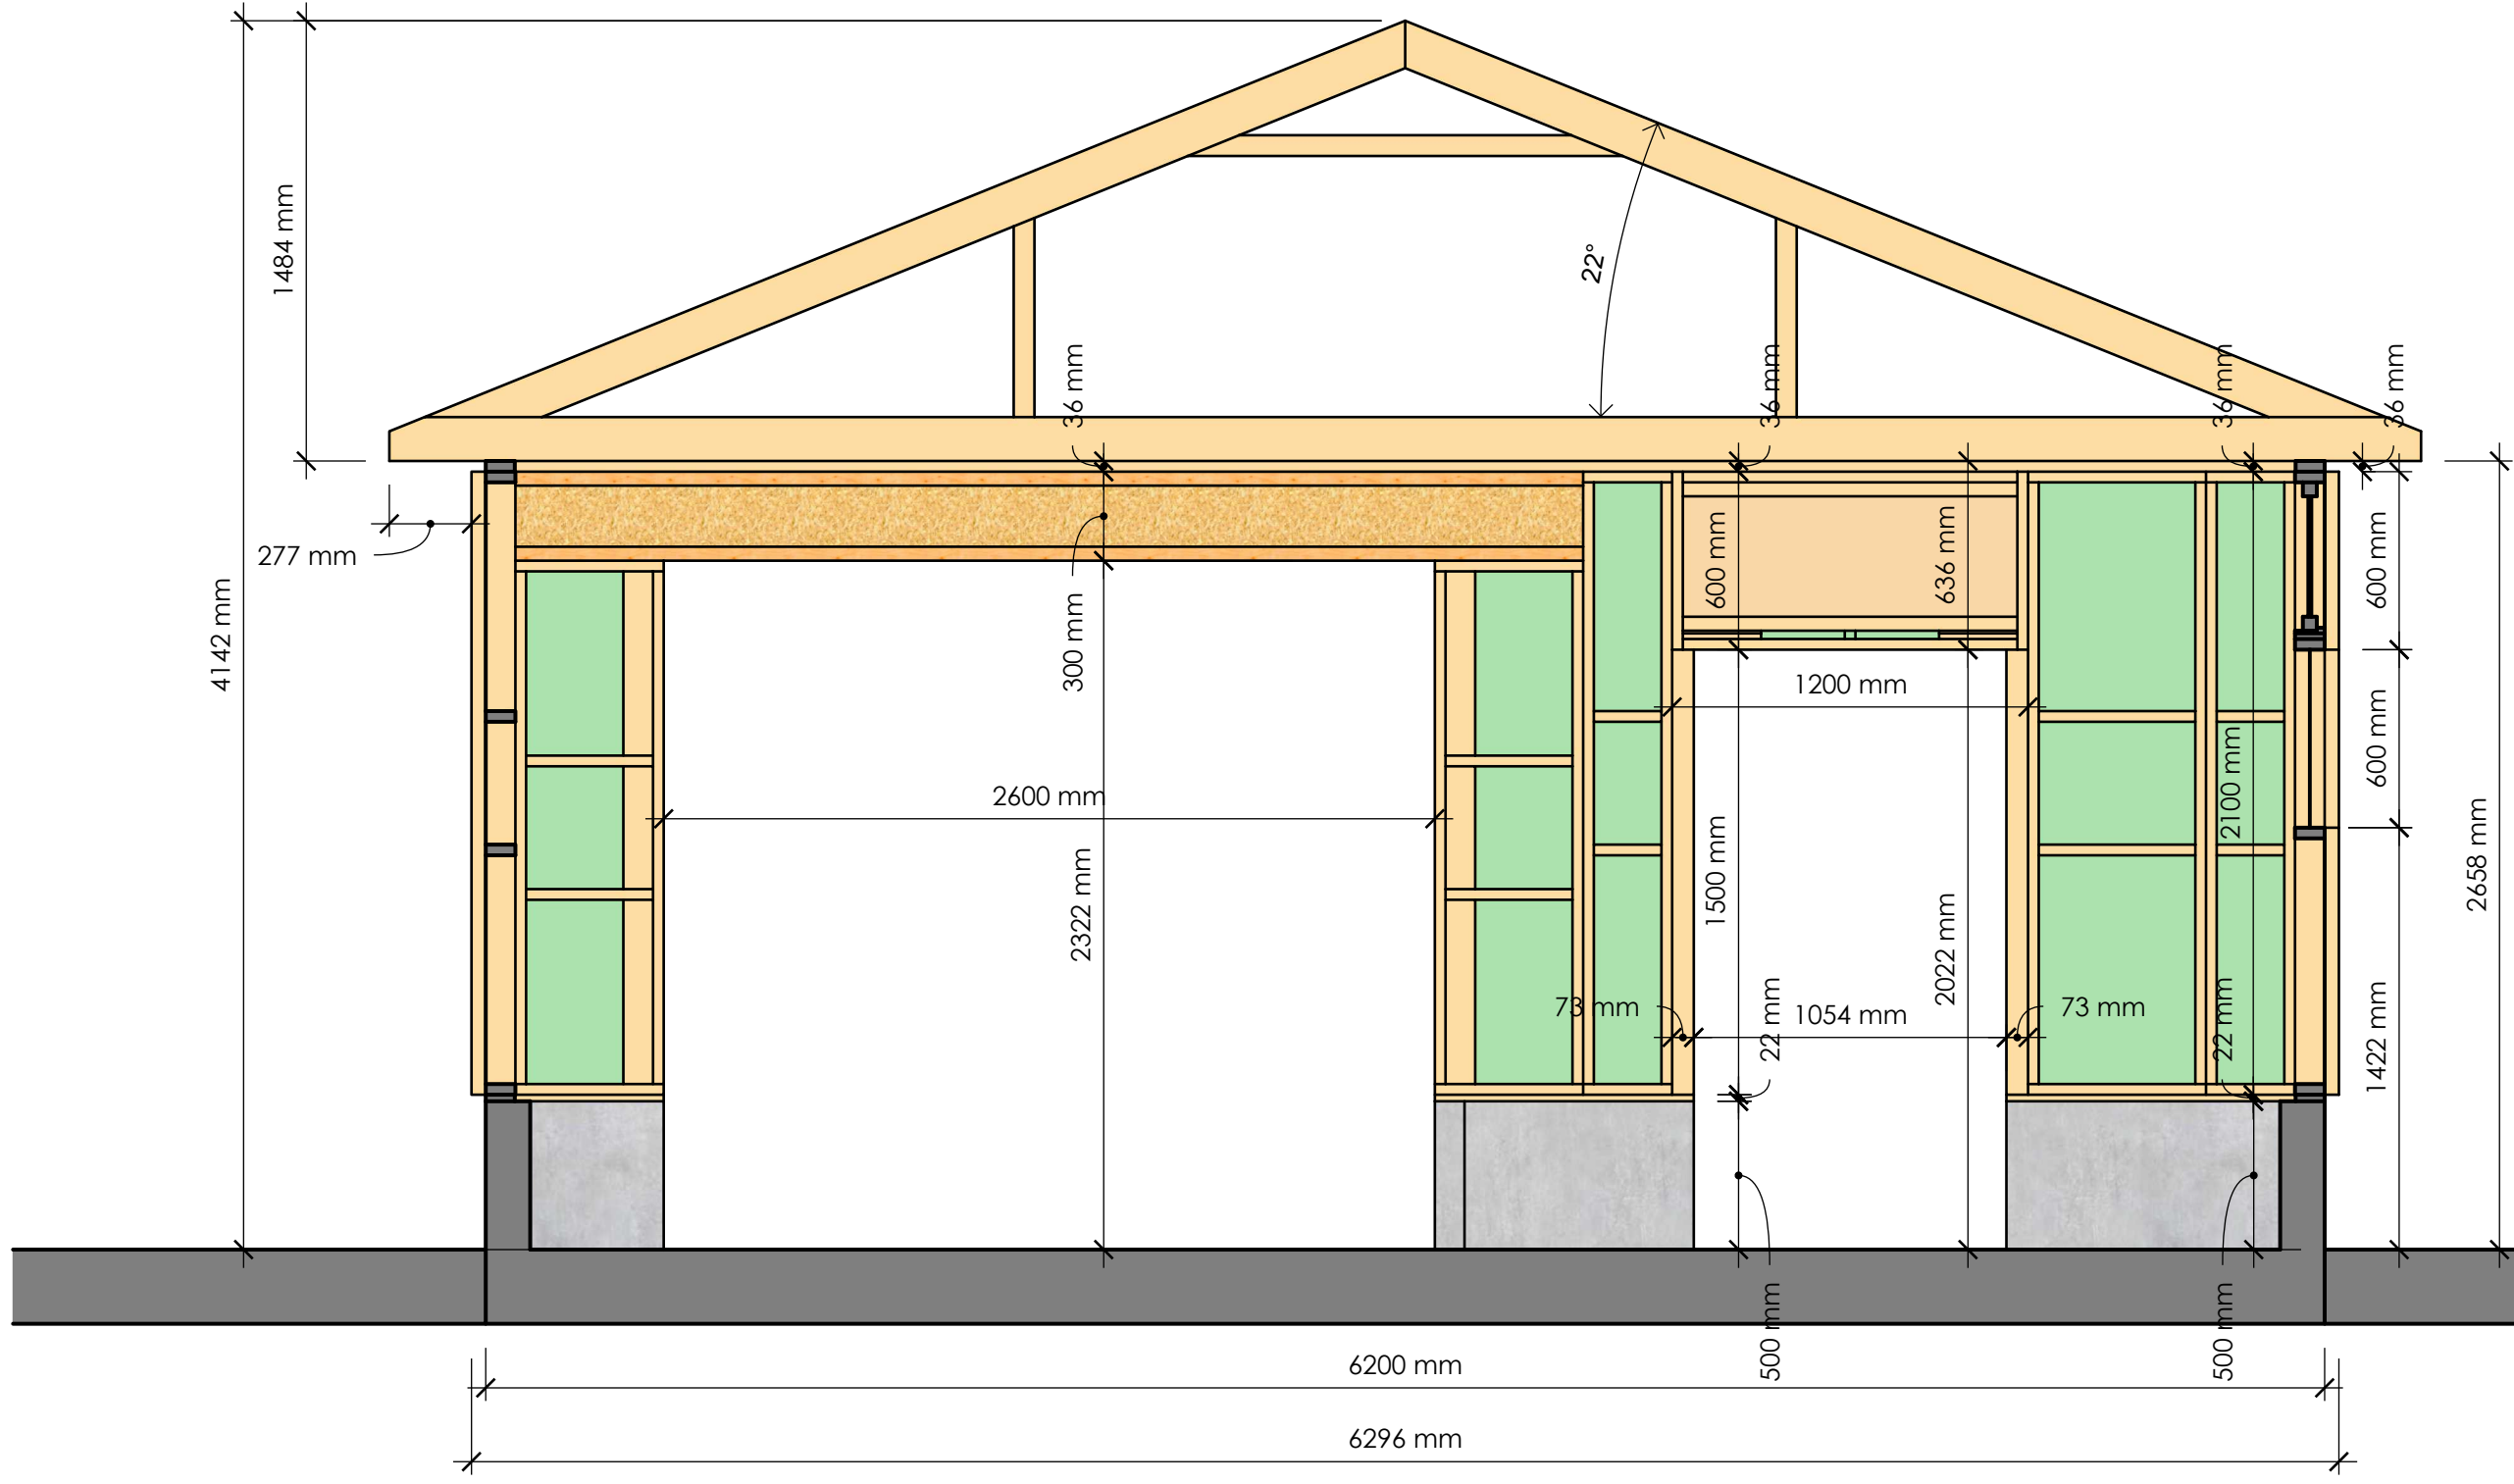

CLIENT  
EON Element

PROJECT  
Grarasje  
6200x6200mm

PROJECT NO.

ISSUE  
2022-10-18

DRAWN BY  
T. Sch.

DESCRIPTION  
3D

DRAWN BY T. Sch.	PROJECT NO. Grarasje 6200x6200mm	CLIENT EON Element
		ISSUE 2022-10-18 RE-ISSUE
DESCRIPTION Plantegning		

DRAWN BY  
T. Sch.  
DESCRIPTION  
Snitt C - C

PROJECT NO.  
PROJECT  
Grarasje  
6200x6200mm

ISSUE  
2022-10-18  
RE-ISSUE

CLIENT  
EON Element