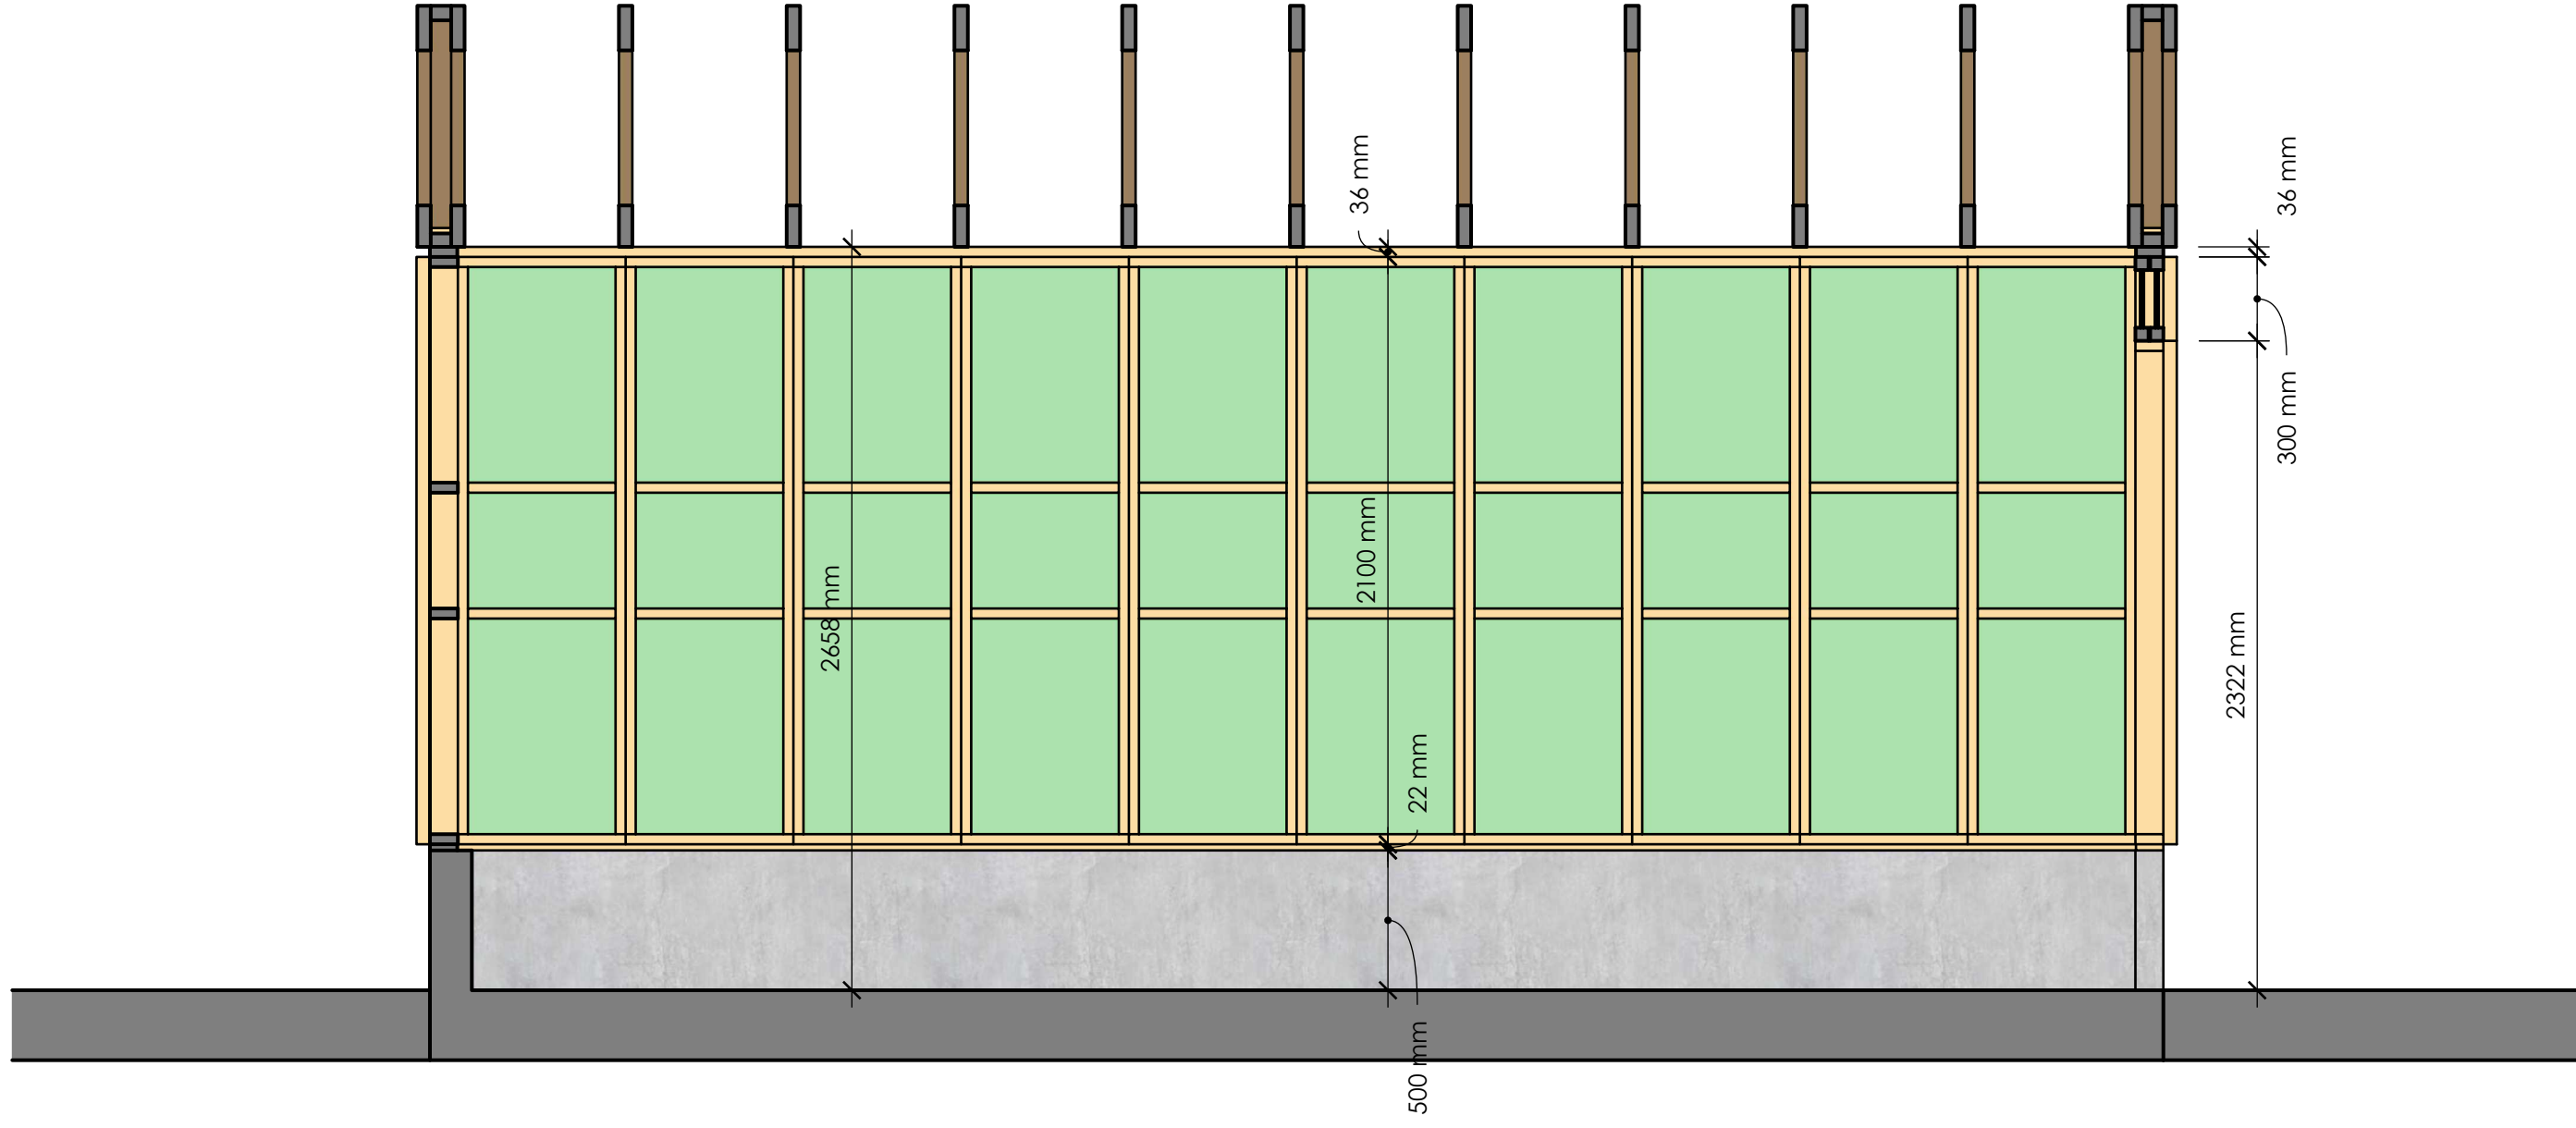

CLIENT  
EON Element

PROJECT  
Grarasje  
6200x6200mm

PROJECT NO.

ISSUE  
2022-10-18

DRAWN BY  
T. Sch.

DESCRIPTION  
3D

DRAWN BY T. Sch.	PROJECT NO. Grarasje 6200x6200mm	CLIENT EON Element
		ISSUE 2022-10-18 RE-ISSUE
DESCRIPTION Plantegning		

DRAWN BY  
T. Sch.  
DESCRIPTION  
Snitt C - C

PROJECT NO.  
PROJECT  
Grarasje  
6200x6200mm

ISSUE  
2022-10-18  
RE-ISSUE

CLIENT  
EON Element